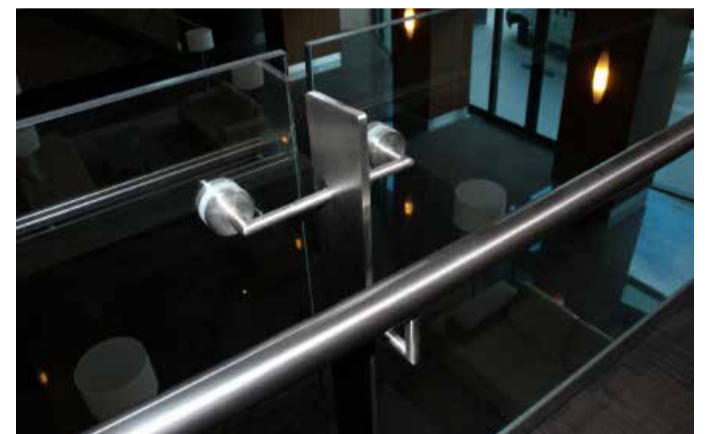

KOHL®

THE AEGEAN

Versatile **Fully Frameless** balustrade.

diversity with style

THE AEGEAN

This fully frameless steel system represents the pinnacle of strength and versatility in balustrade design, and suits commercial high performance requirements.

The Aegean's extreme versatility, edgy stainless posts, offset handrail and timeless glass makes it the ultimate choice for a structural, yet sophisticated design.

Complete Single System

Engineered to any design requirement: Concealed fixings and slimline post with arms, create a subtle yet strong design. This system will no be beaten on strength.

Customise to suit your project

Handrail type and offset, system width, mounting style and glass overhang and glass type.

Sleek Features

Frameless balustrade: 12mm glass, face or top mount, front flushline glazing, slim post and arm design, with concealed fixings.

Offset Squared Stainless Steel

Offset Elliptical Timber

Offset Rounded Stainless Steel

Offset or Integrated Top Mounted
Rounded Timber

Fully Frameless Systems

The Aegean

The AEGEAN's extreme versatility, edgy stainless posts, offset handrail and timeless glass makes it the ultimate choice for a structural, yet sophisticated design.