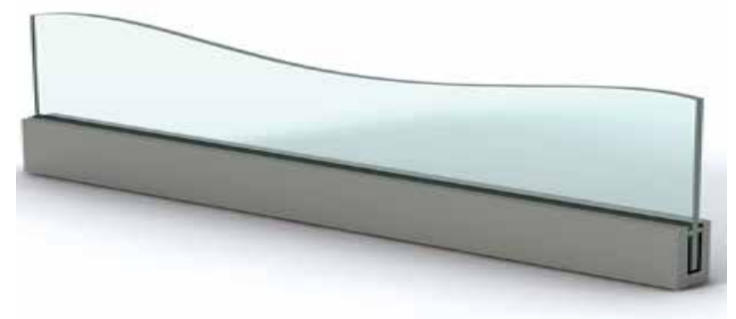

The Aegean's extreme versatility, edgy stainless posts, offset handrail and timeless glass makes it the ultimate choice for a structural, yet sophisticated design.

Complete Single System

Engineered to any design requirement: Concealed fixings and slimline post with arms, create a subtle yet strong design. This system will no be beaten on strength.

Customise to suit your project

Handrail type and offset, system width, mounting style and glass overhang and glass type.

Sleek Features

Frameless balustrade: 12mm glass, face or top mount, front flushline glazing, slim post and arm design, with concealed fixings.

Offset Squared Stainless Steel

Offset Elliptical Timber

Offset Rounded Stainless Steel

Offset or Integrated Top Mounted
Rounded Timber

Fully Frameless Systems

The Aegean

The AEGEAN's extreme versatility, edgy stainless posts, offset handrail and timeless glass makes it the ultimate choice for a structural, yet sophisticated design.

The Pacific

The Pacific has face mounted standoffs that provides a completely frameless design, ideal for both interior and exterior residential or commercial application.

The Andaman

The Andaman is a fully frameless balustrade supported at its base by a discreet aluminium or concrete structural channel.