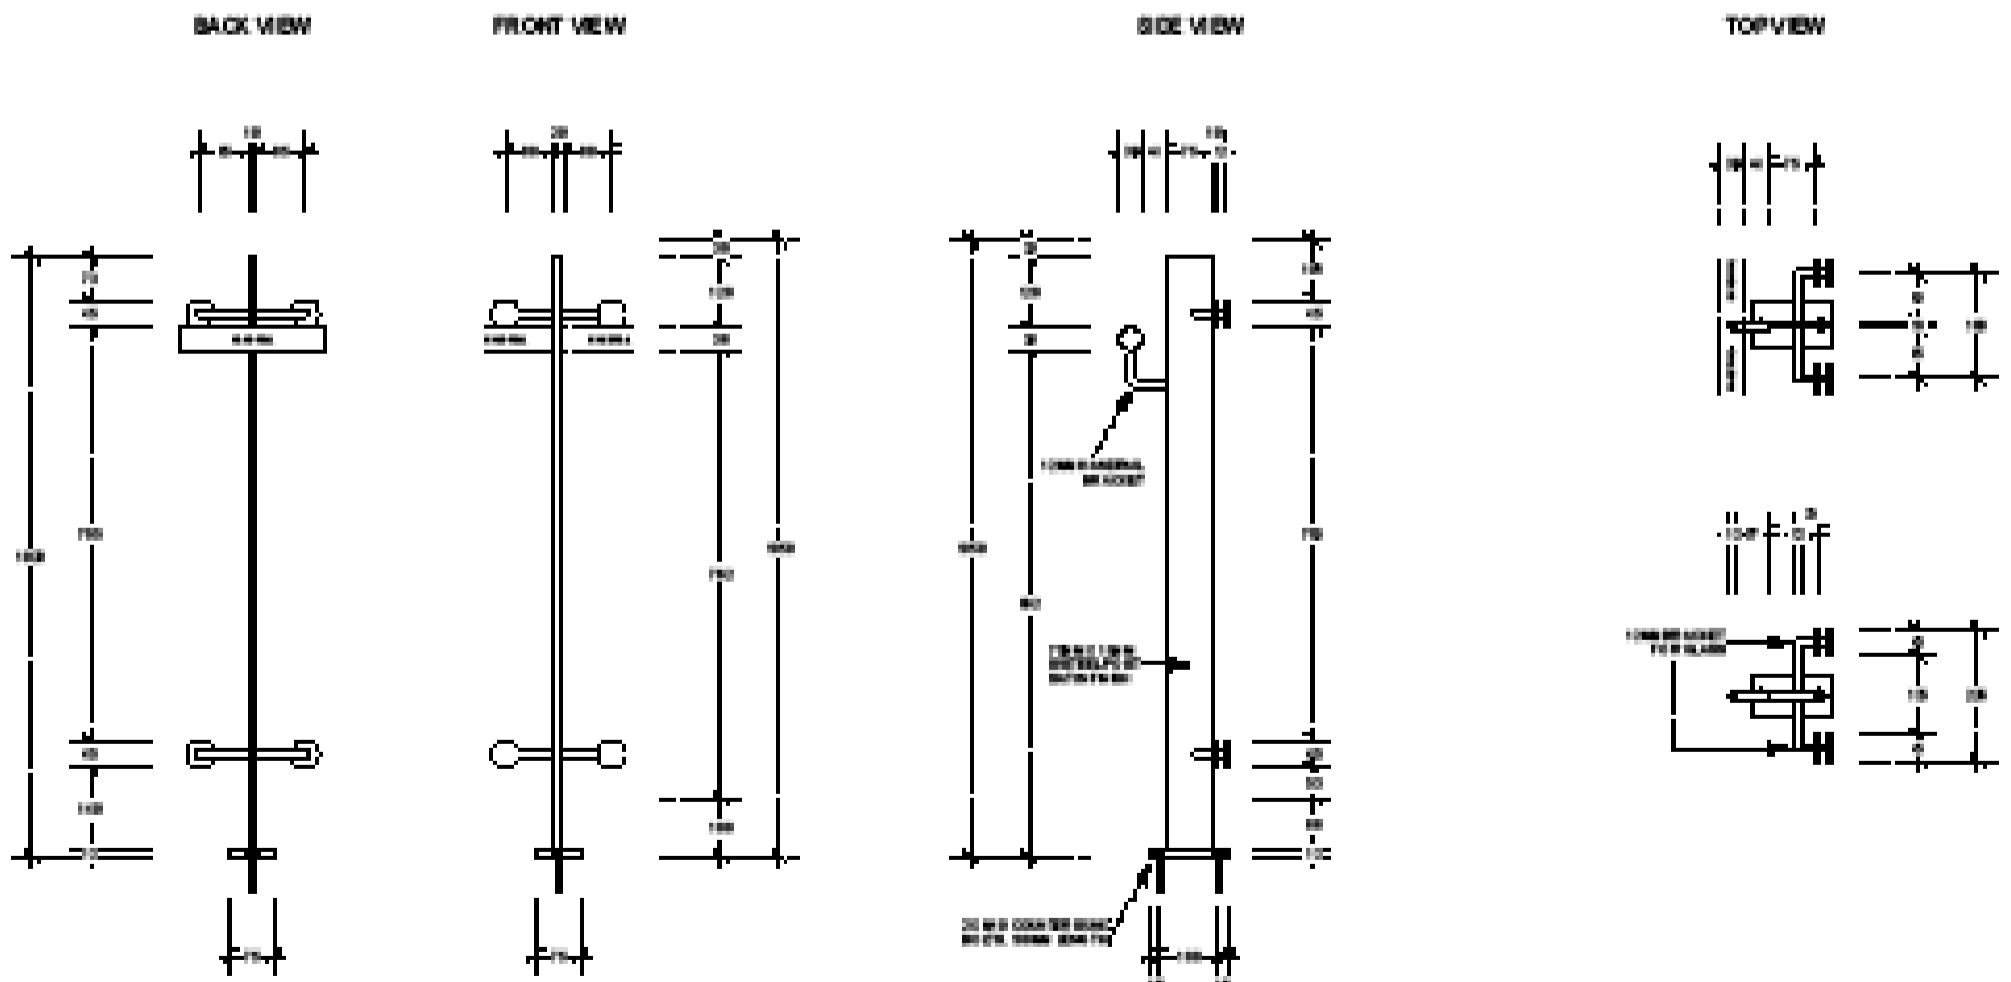

KOHL®

THE AEGEAN

Versatile **Fully Frameless** balustrade.

diversity with style

THE AEGEAN

This fully frameless steel system represents the pinnacle of strength and versatility in balustrade design, and suits commercial high performance requirements.

The Aegean's extreme versatility, edgy stainless posts, offset handrail and timeless glass makes it the ultimate choice for a structural, yet sophisticated design.

Complete Single System

Engineered to any design requirement: Concealed fixings and slimline post with arms, create a subtle yet strong design. This system will no be beaten on strength.

Customise to suit your project

Handrail type and offset, system width, mounting style and glass overhang and glass type.

Sleek Features

Frameless balustrade: 12mm glass, face or top mount, front flushline glazing, slim post and arm design, with concealed fixings.