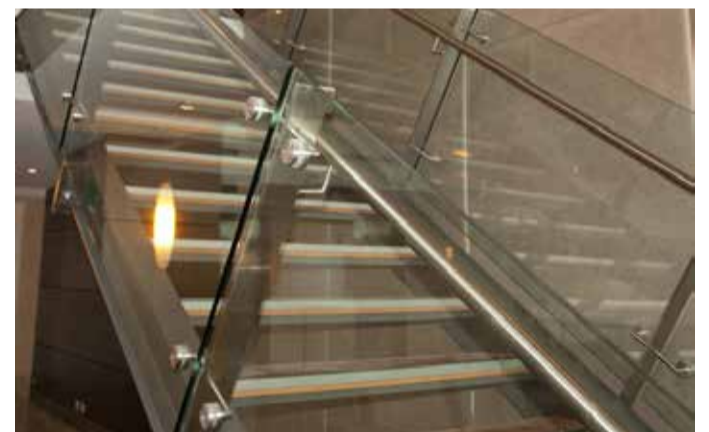

KOHL®

THE AEGEAN

Versatile **Fully Frameless** balustrade.

diversity with style

THE AEGEAN

This fully frameless steel system represents the pinnacle of strength and versatility in balustrade design, and suits commercial high performance requirements.

The Aegean's extreme versatility, edgy stainless posts, offset handrail and timeless glass makes it the ultimate choice for a structural, yet sophisticated design.

Complete Single System

Engineered to any design requirement: Concealed fixings and slimline post with arms, create a subtle yet strong design. This system will no be beaten on strength.

Customise to suit your project

Handrail type and offset, system width, mounting style and glass overhang and glass type.

Sleek Features

Frameless balustrade: 12mm glass, face or top mount, front flushline glazing, slim post and arm design, with concealed fixings.

Offset Squared Stainless Steel

Offset Elliptical Timber

Offset Rounded Stainless Steel

Offset or Integrated Top Mounted
Rounded Timber

Fully Frameless Systems

The Aegean

The AEGEAN's extreme versatility, edgy stainless posts, offset handrail and timeless glass makes it the ultimate choice for a structural, yet sophisticated design.