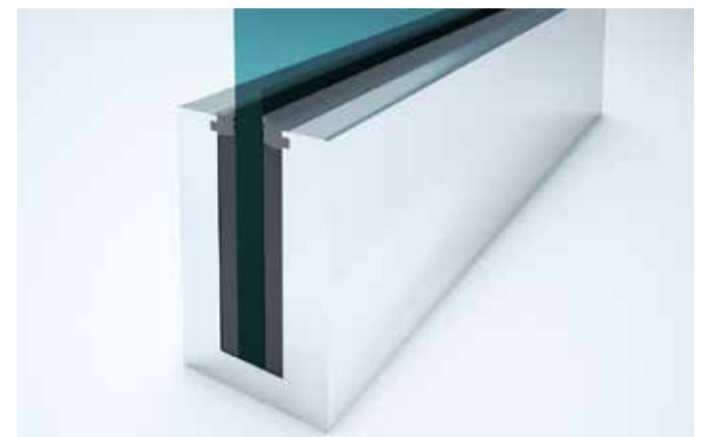

KOHL®

THE ANDAMAN

"True" Frameless Channel Balustrade.

diversity with style

THE ANDAMAN

Provide the perfect balance between strength and clarity for your stairway or balcony with this truly frameless system that pushes the laws of contemporary balustrade design.

The Andaman consists of a highly structural, sleek aluminium channel that supports unobstructed glass.

Side Mounted

Top Mounted

Complete Single System

Engineered to any design requirements: Concealed fixings and discreet channel creates a subtle yet strong design.

Customise to suit your project

Handrail type, channel type and finish, system width and glass type.

Sleek Features

Frameless balustrade: 12mm glass, **above** or **below** ground level Channel setting, with grout or rubber concealed fixings.

The Aegean

The AEGEAN's extreme versatility, edgy stainless posts, offset handrail and timeless glass makes it the ultimate choice for a structural, yet sophisticated design.

The Pacific

The Pacific has face mounted standoffs that provides a completely frameless design, ideal for both interior and exterior residential or commercial application.