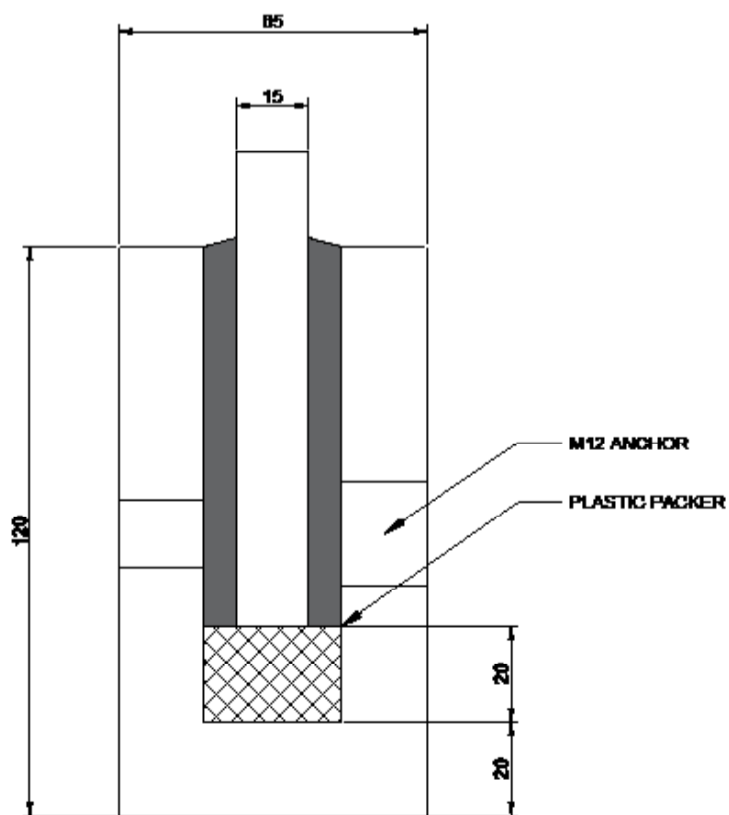

The Andaman consists of a highly structural, sleek aluminium channel that supports unobstructed glass.

Side Mounted

Top Mounted

Complete Single System

Engineered to any design requirements: Concealed fixings and discreet channel creates a subtle yet strong design.

Customise to suit your project

Handrail type, channel type and finish, system width and glass type.

Sleek Features

Frameless balustrade: 12mm glass, **above** or **below** ground level Channel setting, with grout or rubber concealed fixings.