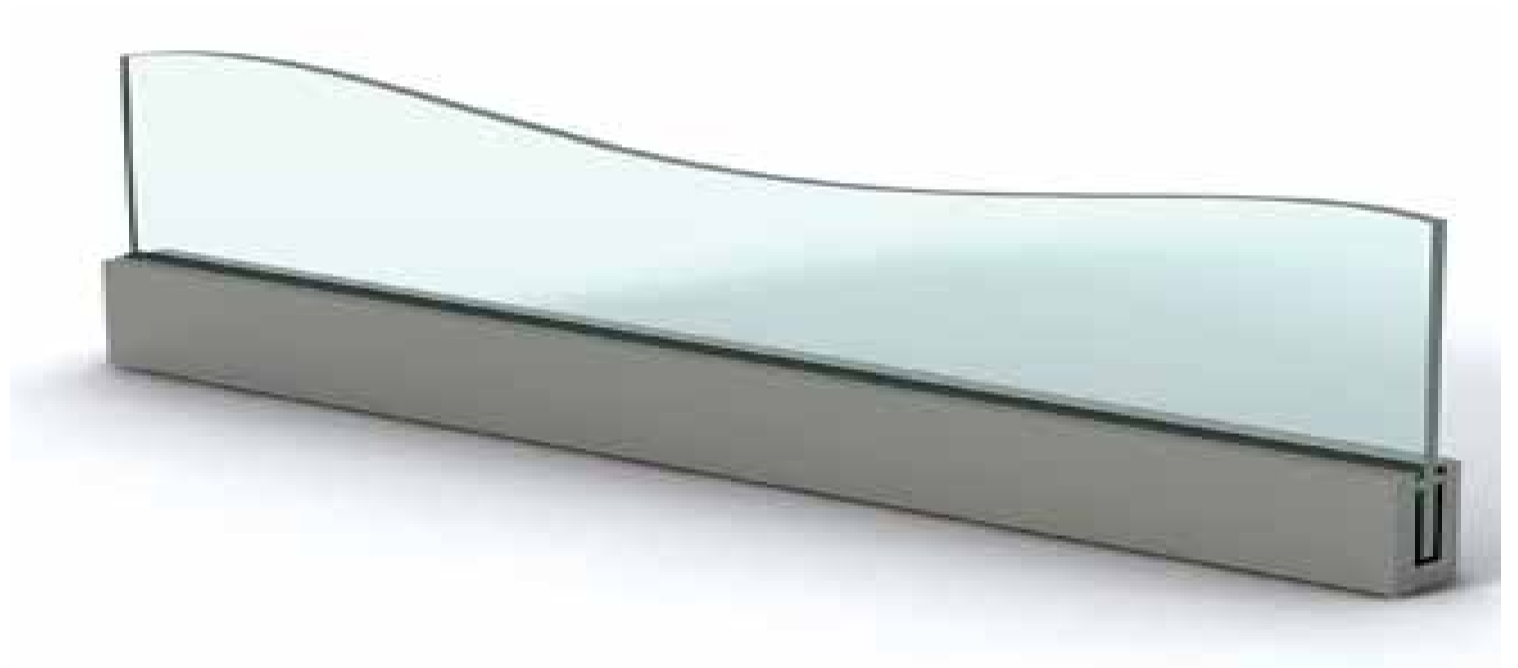

KOHL®

THE ANDAMAN

"True" Frameless Channel Balustrade.

diversity with style

THE ANDAMAN

Provide the perfect balance between strength and clarity for your stairway or balcony with this truly frameless system that pushes the laws of contemporary balustrade design.

The Andaman consists of a highly structural, sleek aluminium channel that supports unobstructed glass.

Side Mounted

Top Mounted

Complete Single System

Engineered to any design requirements: Concealed fixings and discreet channel creates a subtle yet strong design.

Customise to suit your project

Handrail type, channel type and finish, system width and glass type.

Sleek Features

Frameless balustrade: 12mm glass, **above** or **below** ground level Channel setting, with grout or rubber concealed fixings.

The Aegean

The AEGEAN's extreme versatility, edgy stainless posts, offset handrail and timeless glass makes it the ultimate choice for a structural, yet sophisticated design.

The Pacific

The Pacific has face mounted standoffs that provides a completely frameless design, ideal for both interior and exterior residential or commercial application.