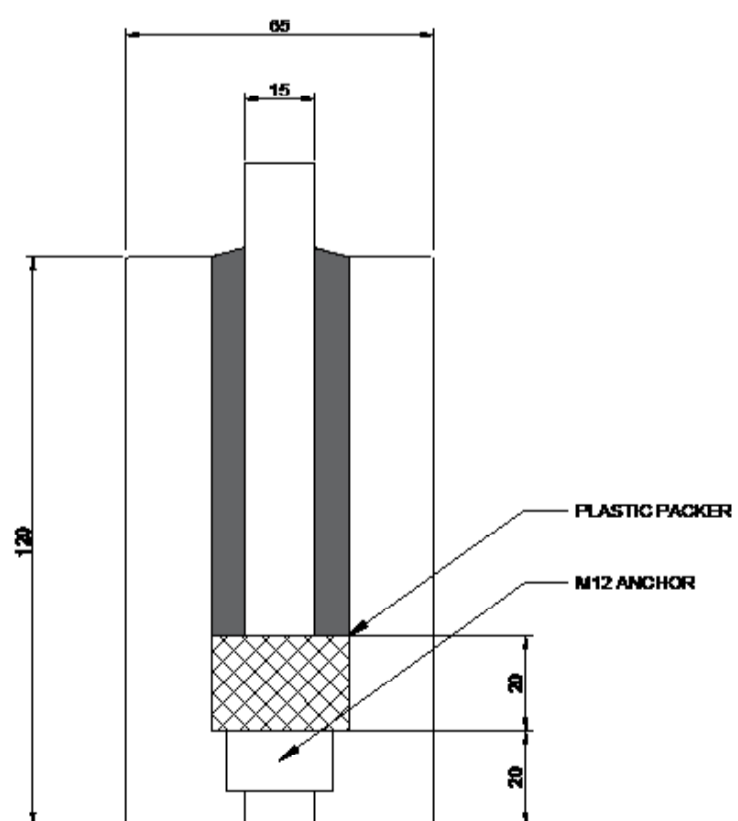

The Andaman consists of a highly structural, sleek aluminium channel that supports unobstructed glass.

Side Mounted

Top Mounted

Complete Single System

Engineered to any design requirements: Concealed fixings and discreet channel creates a subtle yet strong design.

Customise to suit your project

Handrail type, channel type and finish, system width and glass type.

Sleek Features

Frameless balustrade: 12mm glass, **above** or **below** ground level Channel setting, with grout or rubber concealed fixings.