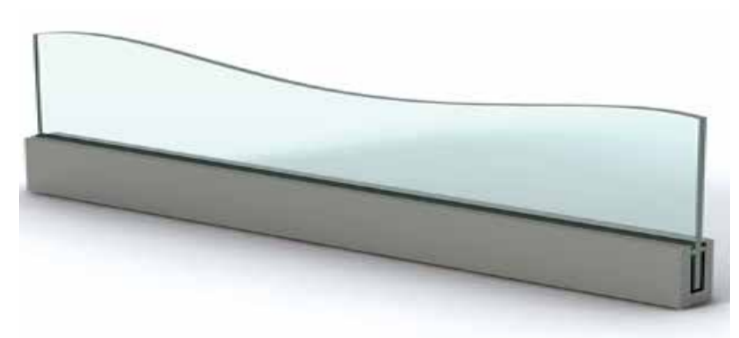

The Andaman consists of a highly structural, sleek aluminium channel that supports unobstructed glass.

Side Mounted

Top Mounted

Complete Single System

Engineered to any design requirements: Concealed fixings and discreet channel creates a subtle yet strong design.

Top Mounted Squared Stainless Steel

Offset Stainless Steel Flat bar

Offset Rounded Stainless Steel

Top Mounted Rounded Stainless Steel

Offset Rounded Timber

Top Mounted Elliptical or Squared Timber

Fully Frameless Systems

The Aegean

The AEGEAN's extreme versatility, edgy stainless posts, offset handrail and timeless glass makes it the ultimate choice for a structural, yet sophisticated design.

The Pacific

The Pacific has face mounted standoffs that provides a completely frameless design, ideal for both interior and exterior residential or commercial application.

The Andaman

The Andaman is a fully frameless balustrade supported at its base by a discreet aluminium or concrete structural channel.

Kohl is an Australian owned and operated company. Servicing the commercial high rise and domestic market, specialising in custom made designs.