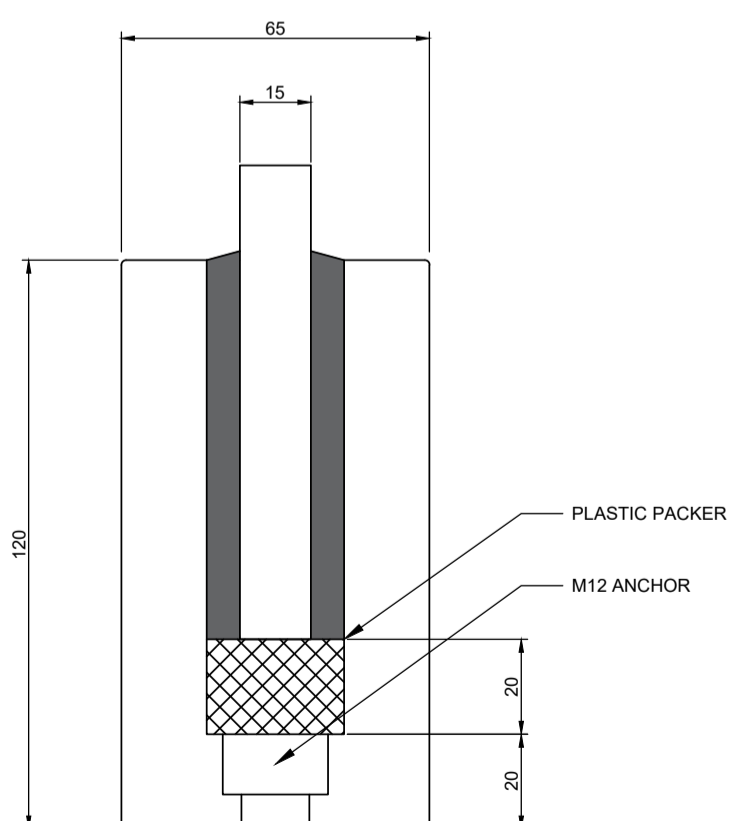

The Andaman consists of a highly structural, sleek aluminium channel that supports unobstructed glass.

Side Mounted

Top Mounted

Complete Single System

Engineered to any design requirements: Concealed fixings and discreet channel creates a subtle yet strong design.

Customise to suit your project

Handrail type, channel type and finish, system width and glass type.

Sleek Features

Frameless balustrade: 12mm glass, **above** or **below** ground level Channel setting, with grout or rubber concealed fixings.