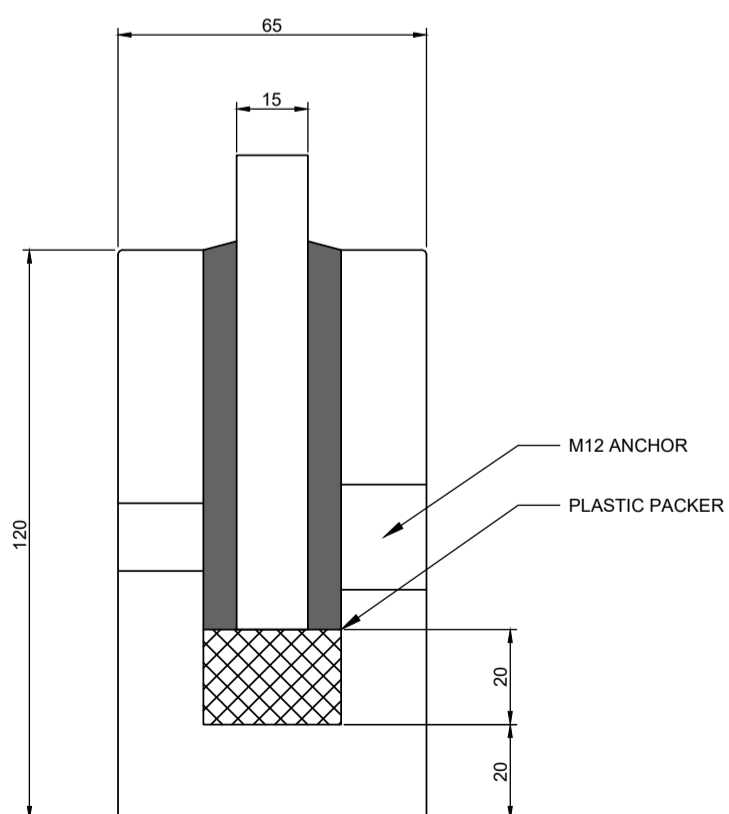

The Andaman consists of a highly structural, sleek aluminium channel that supports unobstructed glass.

Side Mounted

Top Mounted

Complete Single System

Engineered to any design requirements: Concealed fixings and discreet channel creates a subtle yet strong design.