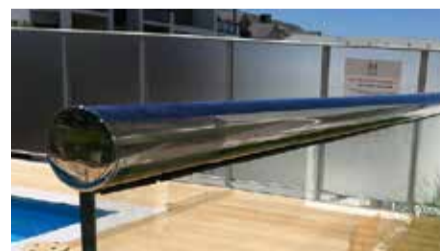

### Frameless

Offset Flat bar Stainless Steel  
Offset Rounded Stainless Steel

Offset Elliptical Timber  
Offset Rounded Timber

Top Mounted Rounded Stainless Steel  
Top Mounted Squared Stainless Steel

Kohl is an Australian owned and operated company. Servicing the commercial high rise and domestic market, specialising in custom made designs.