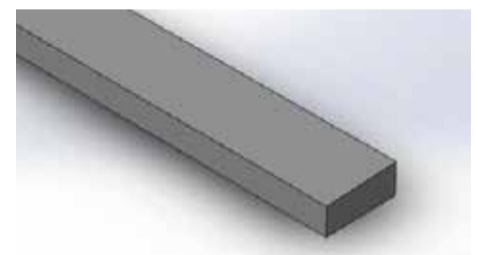

### Framed and Semi Frameless

Top Mounted Timber Rail  
Elliptical Aluminium

"Cottier" Slanted Profile

Squared Aluminium