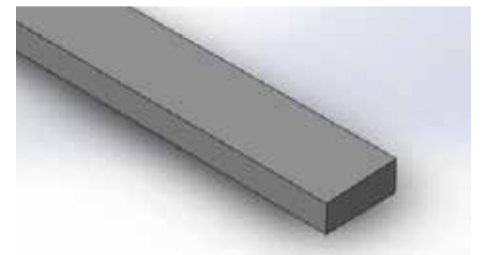

The Breeze

The Breeze is a timeless slatted profile at the forefront of inconspicuous safety.

Privacy

Private "Obscure" glass in the classic, customisable frame to provide a different solution for lifestyle design.

The Pacific

The Pacific has face mounted standoffs that provides a completely frameless design, ideal for both interior and exterior residential application.

The Andaman

The Andaman is a fully frameless balustrade supported at it's base by a discreet aluminium or concrete structural channel.

Customise: Handrail types.

Choose from our timeless and sleek range or ask for a tailored design for your unique project.

Framed and Semi Frameless

Top Mounted Timber Rail
Elliptical Aluminium

"Cottier" Slanted Profile

Squared Aluminium

Frameless

Offset Flat bar Stainless Steel
Offset Rounded Stainless Steel

Offset Elliptical Timber
Offset Rounded Timber

Top Mounted Rounded Stainless Steel
Top Mounted Squared Stainless Steel