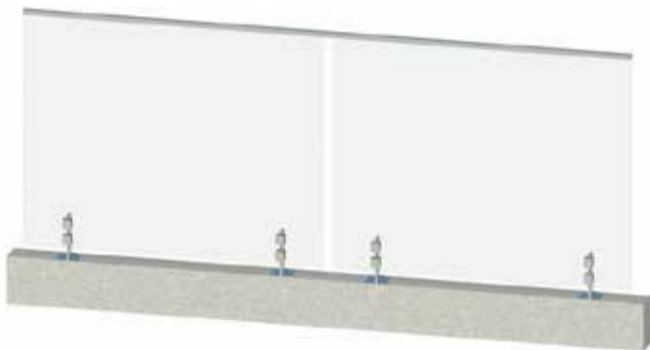

The Breeze

The Breeze is a timeless slatted profile at the forefront of inconspicuous safety.

Privacy

Private "Obscure" glass in the classic, customisable frame to provide a different solution for lifestyle design.

Semi Frameless The MEDITERRANEAN Series

The Terrace

The Terrace offers a blend of structure and weightlessness with its timeless, crafted frame.

The Beach

The beach is defined by an offset handrail for uncompromised views with a minimalist flair.

Integrated Louvre

An Integrated Louvre System enables cutting edge space saving design while providing elegant UV protection.

Frameless

The OCEANIC Series

The City

The City personifies all that is luxury with fixings that create minimal obstruction and maximum views.

The Pacific

The Pacific has face mounted standoffs that provides a completely frameless design, ideal for both interior and exterior residential application.

The Andaman

The Andaman is a fully frameless balustrade supported at it's base by a discreet aluminium or concrete structural channel.