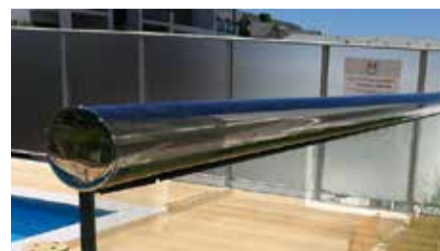

The Breeze

The Breeze is a timeless slatted profile at the forefront of inconspicuous safety.

Privacy

Private "Obscure" glass in the classic, customisable frame to provide a different solution for lifestyle design.

The City XL

The City XL flaunts its high class presence with tall profile fixings that are engineered to perfection while withstanding demanding loads.

Alternative

Fully Frameless Systems

The Aegean

The Aegean's extreme versatility, edgy stainless posts, offset handrail and timeless glass makes it the ultimate choice for a structural, yet sophisticated design.

The Pacific

The Pacific has face mounted standoffs that provides a completely frameless design, ideal for both interior and exterior residential application.

The Andaman

The Andaman is a fully frameless balustrade supported at it's base by a discreet aluminium or concrete structural channel.

Squared Aluminium

Frameless

Offset Flat bar Stainless Steel
Offset Rounded Stainless Steel

Offset Elliptical Timber
Offset Rounded Timber

Top Mounted Rounded Stainless Steel
Top Mounted Squared Stainless Steel