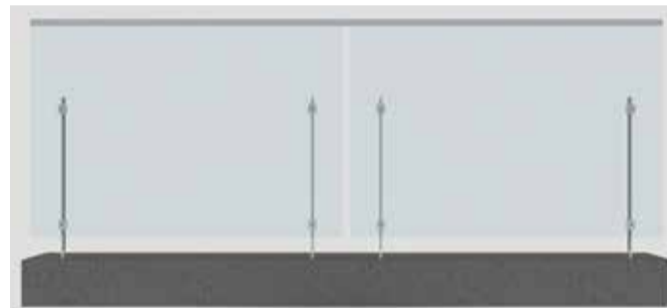

The City XL

The City XL flaunts its high class presence with tall profile fixings that are engineered to perfection while withstanding demanding loads.