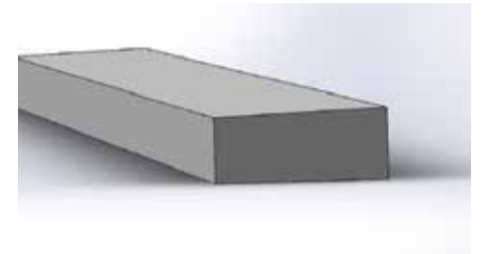

The Breeze

The Breeze is a timeless slatted profile at the forefront of inconspicuous safety.

Privacy

Private "Obscure" glass in the classic, customisable frame to provide a different solution for lifestyle design.

The Pacific

The Pacific has face mounted standoffs that provides a completely frameless design, ideal for both interior and exterior residential application.

The Andaman

The Andaman is a fully frameless balustrade supported at it's base by a discreet aluminium or concrete structural channel.

Customise: Handrail types.

Choose from our timeless and sleek range or ask for a tailored design for your unique project.

Framed and Semi Frameless

Top Mounted Timber Rail
Elliptical Aluminium

"Cottier" Slanted Profile

Squared Aluminium

Frameless

Offset Flat bar Stainless Steel
Offset Rounded Stainless Steel

Offset Elliptical Timber
Offset Rounded Timber

Top Mounted Rounded Stainless Steel
Top Mounted Squared Stainless Steel