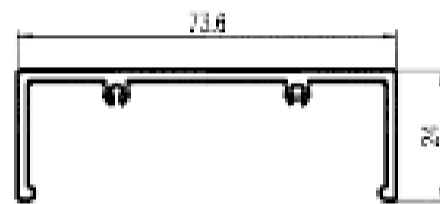

Customise: Handrail types.

Choose from our timeless and sleek range or ask for a tailored design for your unique project.

Framed and Semi Frameless

Top Mounted Timber Rail
Elliptical Aluminium

"Cottier" Slanted Profile

Squared Aluminium

Frameless

Offset Flat bar Stainless Steel
Offset Rounded Stainless Steel

Offset Elliptical Timber
Offset Rounded Timber

Top Mounted Rounded Stainless Steel
Top Mounted Squared Stainless Steel