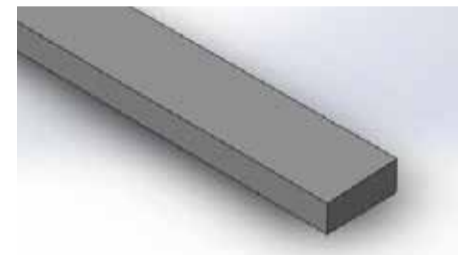

KOHL®

THE BEACH

Semi Frameless balustrade from the MEDITERRANEAN series.

diversity with style

THE BEACH

Extend the illusion of living right on the beach with this semi frameless design like no other.

The Beach is defined by an offset handrail for uncompromised views with a minimalist flair.

Complete Single System

Engineered to any design requirements: Concealed fixings and slimline footplate creates a subtle yet strong aluminium design.

Customise to suit your project

Handrail type, frame powder coated or anodized aluminium finish, system width and glass type.

Sleek Features

Semi frameless balustrade: Tailored 10mm clear toughened glass, exposed top and bottom edge, offset handrail and flushline glazing.

Exceptional Safety Rating

Cyclone rated: Engineered to Terrain 2, wind region D and Exceeds Australian Building standards and BCA requirements.

Customise: Handrail type.

Choose from our timeless and sleek range or ask for a tailored design for your unique project.

Elliptical Aluminium

"Cottier" Slanted Profile

Squared Aluminium

The Mediterranean Series