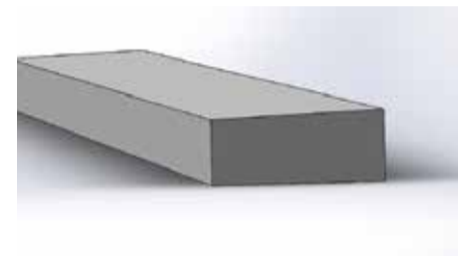

KOHL®

THE BEACH

Semi Frameless balustrade from the MEDITERRANEAN series.

diversity with style

THE BEACH

Extend the illusion of living right on the beach with this semi frameless design like no other.

The Beach is defined by an offset handrail for uncompromised views with a minimalist flair.

Complete Single System

Engineered to any design requirements: Concealed fixings and slimline footplate creates a subtle yet strong aluminium design.

Customise to suit your project

Handrail type, frame powder coated or anodized aluminium finish, system width and glass type.

Sleek Features

Semi frameless balustrade: Tailored 10mm clear toughened glass, exposed top and bottom edge, offset handrail and flushline glazing.

Exceptional Safety Rating

Cyclone rated: Engineered to Terrain 2, wind region D and Exceeds Australian Building standards and BCA requirements.

Customise: Handrail type.

Choose from our timeless and sleek range or ask for a tailored design for your unique project.

Elliptical Aluminium

"Cottier" Slanted Profile

Squared Aluminium

The Mediterranean Series