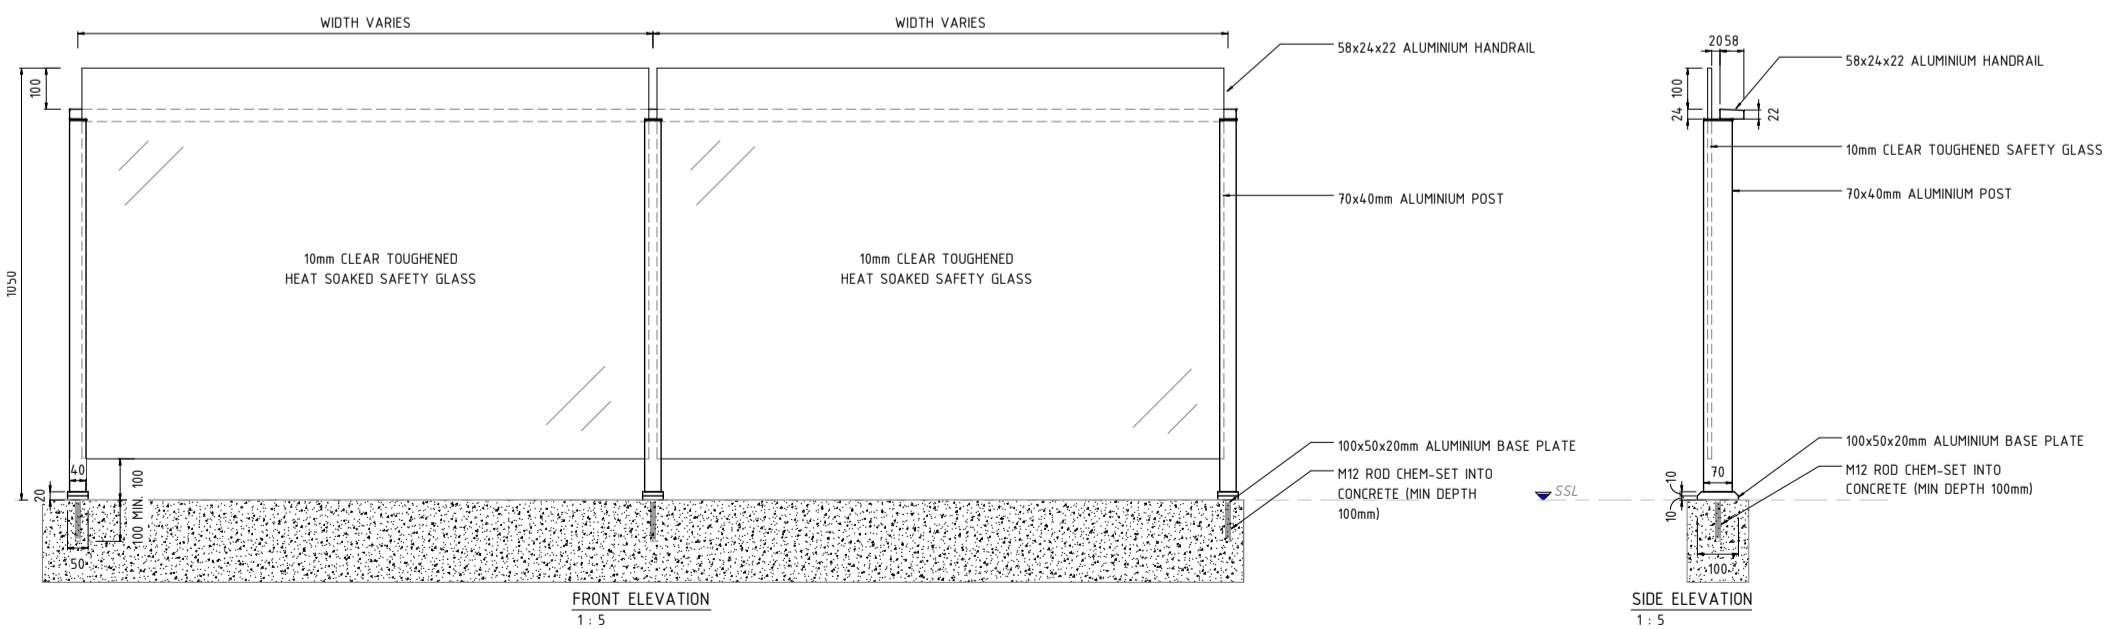

KOHL®

THE BEACH

Semi Frameless balustrade from the MEDITERRANEAN series.

diversity with style

THE BEACH

Extend the illusion of living right on the beach with this semi frameless design like no other.

The Beach is defined by an offset handrail for uncompromised views with a minimalist flair.

Complete Single System

Engineered to any design requirements: Concealed fixings and slimline footplate creates a subtle yet strong aluminium design.

Customise to suit your project

Handrail type, frame powder coated or anodized aluminium finish, system width and glass type.

Sleek Features

Semi frameless balustrade: Tailored 10mm clear toughened glass, exposed top and bottom edge, offset handrail and flushline glazing.

Exceptional Safety Rating

Cyclone rated: Engineered to Terrain 2, wind region D and Exceeds Australian Building standards and BCA requirements.