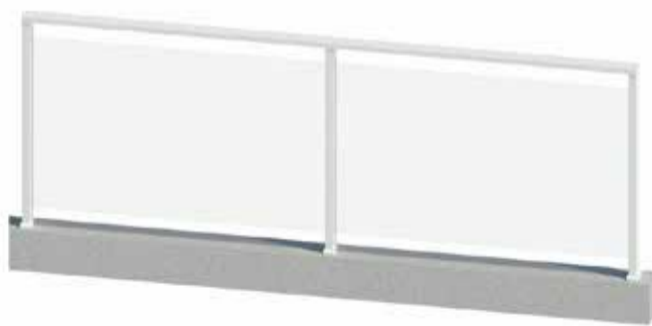

The Mediterranean Series

The Terrace

The Terrace offers a blend of structure and weightlessness with its timeless, crafted frame.