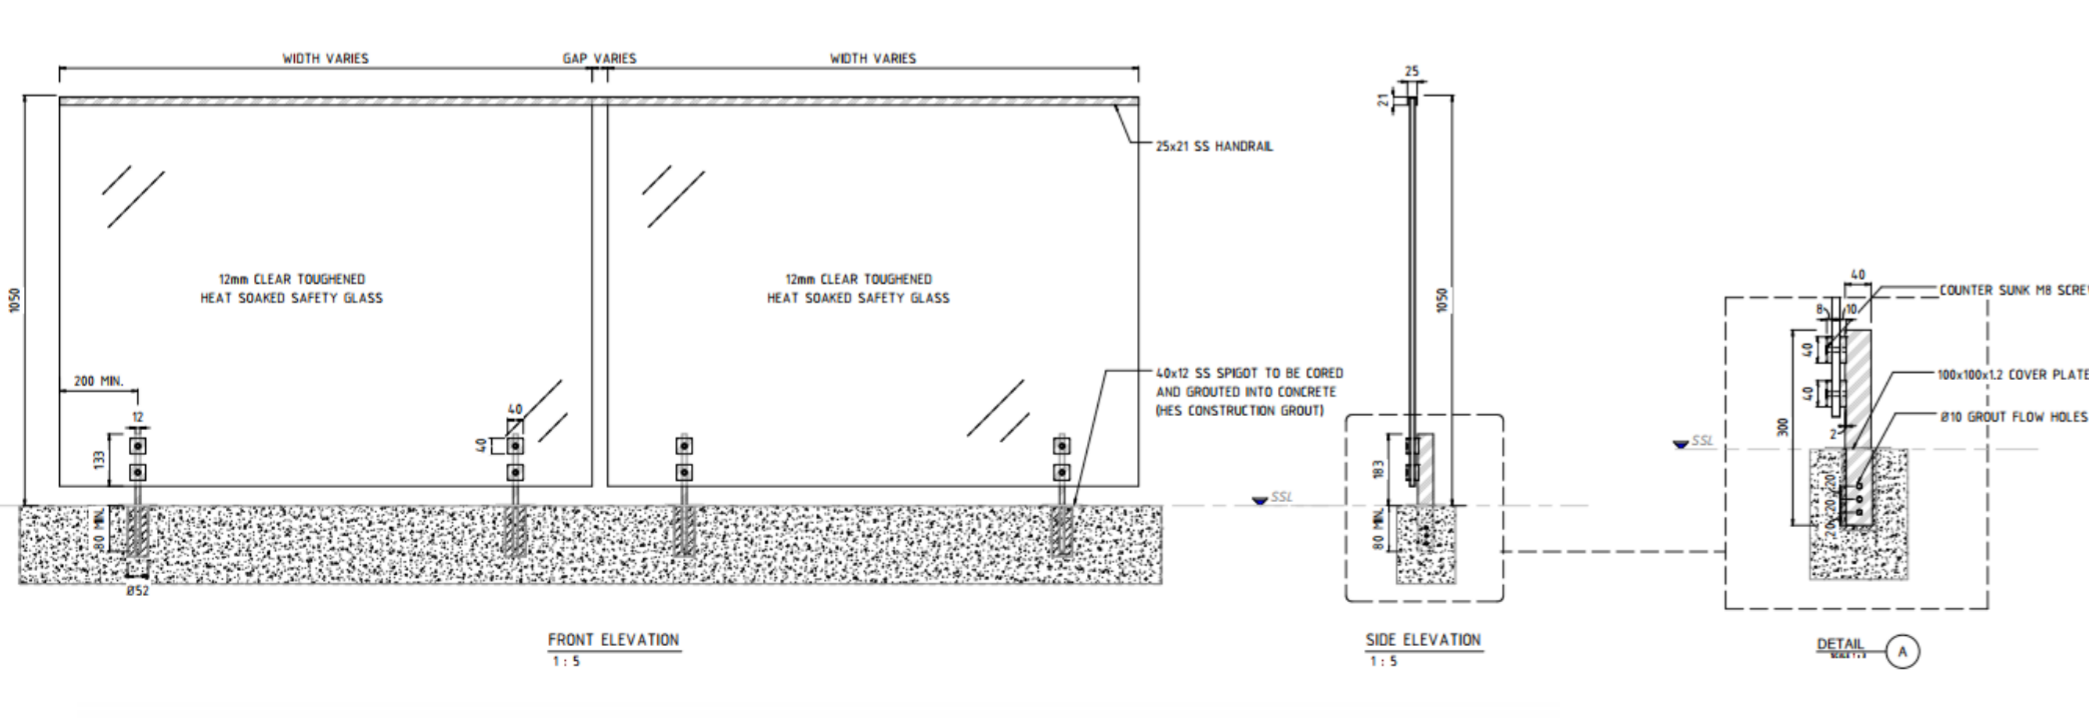

THE CITY

Have the best of both worlds with a secure design, combined with the highest quality materials and finish.

The City personifies all that is luxury with fixings that create minimal obstruction and maximum views.

Complete Single System

Engineered to any design requirements: Concealed fixings and compact stirrups create a subtle yet strong design.

Customise to suit your project

Handrail type and finish, spigot design, system width and glass type.

Sleek Features

Frameless balustrade: 12mm glass, front flushline glazing, flatbar stirrups and concealed fixings.

Exceptional Safety Rating

Cyclone rated: Engineered to Terrain 2, wind region D and Exceeds Australian Building standards and BCA requirements.