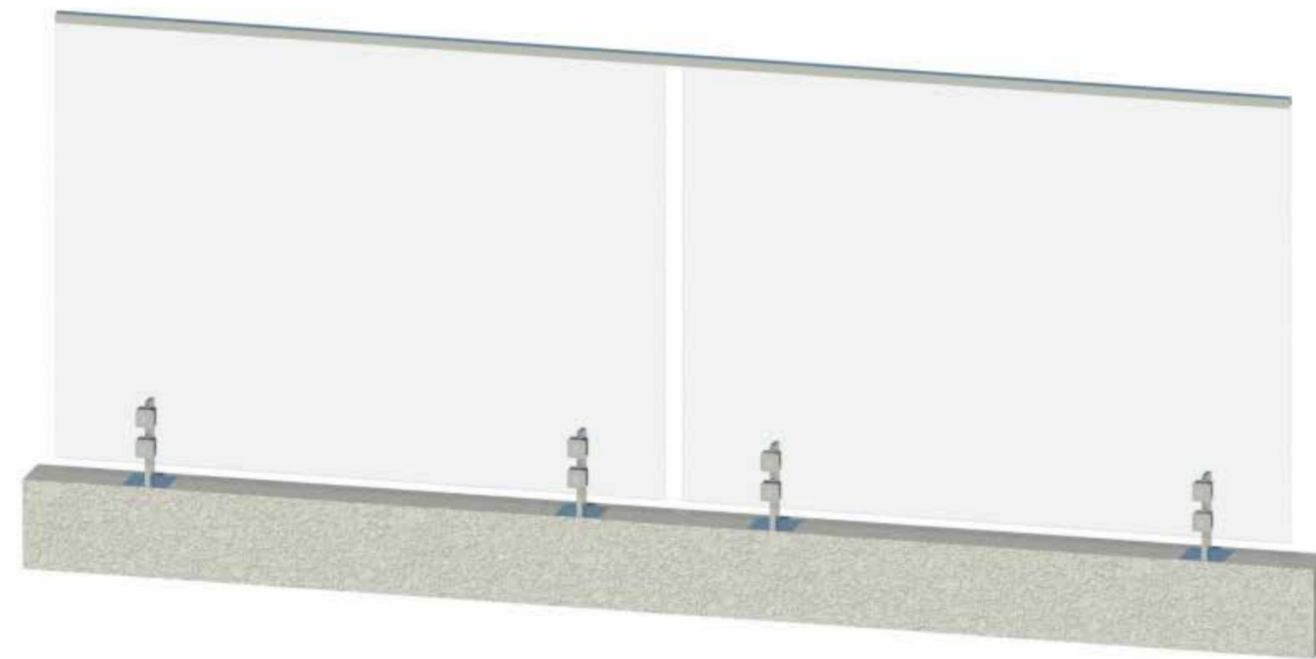

KOHL®

THE CITY

Frameless balustrade from the OCEANIC series.

diversity with style

THE CITY

Have the best of both worlds with a secure design, combined with the highest quality materials and finish.

The City personifies all that is luxury with fixings that create minimal obstruction and maximum views.

Complete Single System

Engineered to any design requirements: Concealed fixings and compact stirrups create a subtle yet strong design.

Customise to suit your project

Handrail type and finish, spigot design, system width and glass type.

Sleek Features

Frameless balustrade: 12mm glass, front flushline glazing, flatbar stirrups and concealed fixings.

Exceptional Safety Rating

Cyclone rated: Engineered to Terrain 2, wind region D and Exceeds Australian Building standards and BCA requirements.

Customise: Handrail type.

Choose from our timeless and sleek range or ask for a tailored design for your unique project.

Top Mounted Squared Stainless Steel

Offset Stainless Steel Flatbar

Top Mounted Rounded Stainless Steel