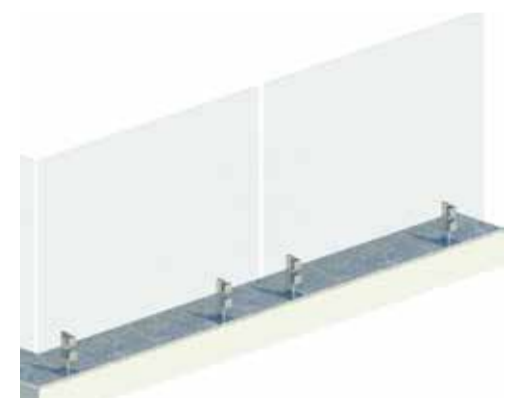

Pool Fencing

Kohl's pool fencing provides uncompromised safety without disrupting the aesthetics, offering an uninterrupted view and luxury experience.