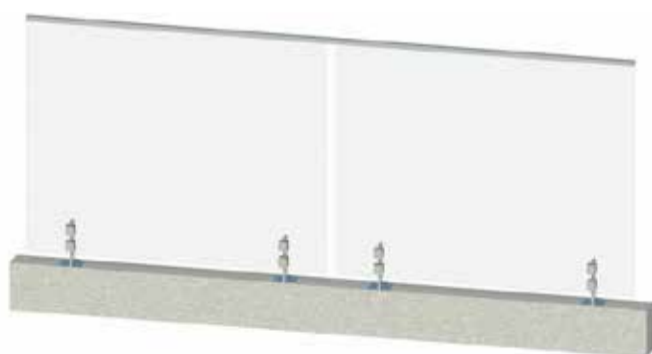

Complete Single System

Engineered to any design requirements: Concealed fixings and compact stirrups create a subtle yet strong design.

Customise to suit your project

Handrail type and finish, spigot design, system width and glass type.

Sleek Features

Frameless balustrade: 12mm glass, front flushline glazing, flatbar stirrups and concealed fixings.

Exceptional Safety Rating

Cyclone rated: Engineered to Terrain 2, wind region D and Exceeds Australian Building standards and BCA requirements.

Customise: Handrail type.

Choose from our timeless and sleek range or ask for a tailored design for your unique project.

Top Mounted Squared Stainless Steel

Offset Stainless Steel Flatbar

Top Mounted Rounded Stainless Steel

Offset Rounded Stainless Steel

The OCEANIC Series

The City

The City personifies all that is luxury with fixings that create minimal obstruction and maximum views.

The City XL

The City XL flaunts its high class presence with tall profile fixings that are engineered to perfection while withstanding demanding loads.