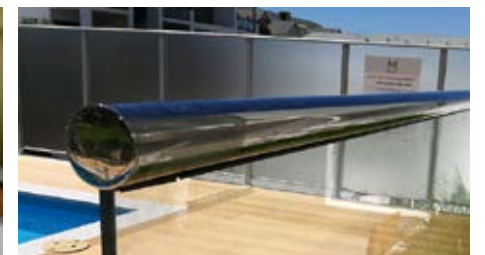

KOHL®

THE CITY

Frameless balustrade from the OCEANIC series.

diversity with style

THE CITY

Have the best of both worlds with a secure design combined with the highest quality materials and finish.

The City personifies all that is luxury with fixings that create minimal obstruction and maximum views.

Sleek Features

Frameless balustrade: 12mm glass, front flushline glazing, flatbar stirrups and concealed fixings.

Exceptional Safety Rating

Cyclone rated: Engineered to Terrain 2, wind region D and Exceeds Australian Building standards and BCA requirements.

Customise: Handrail type.

Choose from our timeless and sleek range or ask for a tailored design for your unique project.

Top Mounted Squared Stainless Steel

Offset Stainless Steel Flatbar

Top Mounted Rounded Stainless Steel

Offset Rounded Stainless Steel

The OCEANIC Series

The City

The City personifies all that is luxury with fixings that create minimal obstruction and maximum views.

The City XL

The City XL flaunts its high class presence with tall profile fixings that are engineered to perfection while withstanding demanding loads.