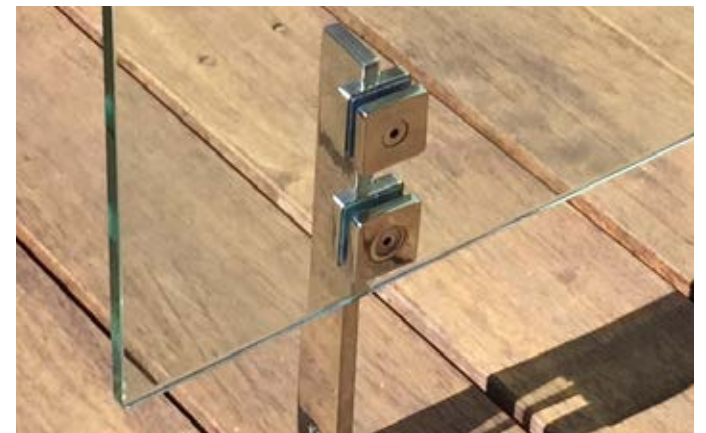

KOHL®

THE CITY

Frameless balustrade from the OCEANIC series.

diversity with style

THE CITY

Have the best of both worlds with a secure design combined with the highest quality materials and finish.

The City personifies all that is luxury with fixings that create minimal obstruction and maximum views.

Complete Single System

Engineered to any design requirements: Concealed fixings and compact stirrups create a subtle yet strong design.

Customise to suit your project

Handrail type and finish, Spigot design, System width and Glass type.

Sleek Features

Frameless balustrade: 12mm glass, front flushline glazing, flatbar stirrups and concealed fixings.

Exceptional Safety Rating

Cyclone rated: Engineered to Terrain 2, wind region D and Exceeds Australian Building standards and BCA requirements.

Customise: Handrail type.

Choose from our timeless and sleek range or ask for a tailored design for your unique project.

Top Mounted Squared Stainless Steel

Offset Stainless Steel Flatbar

Top Mounted Rounded Stainless Steel