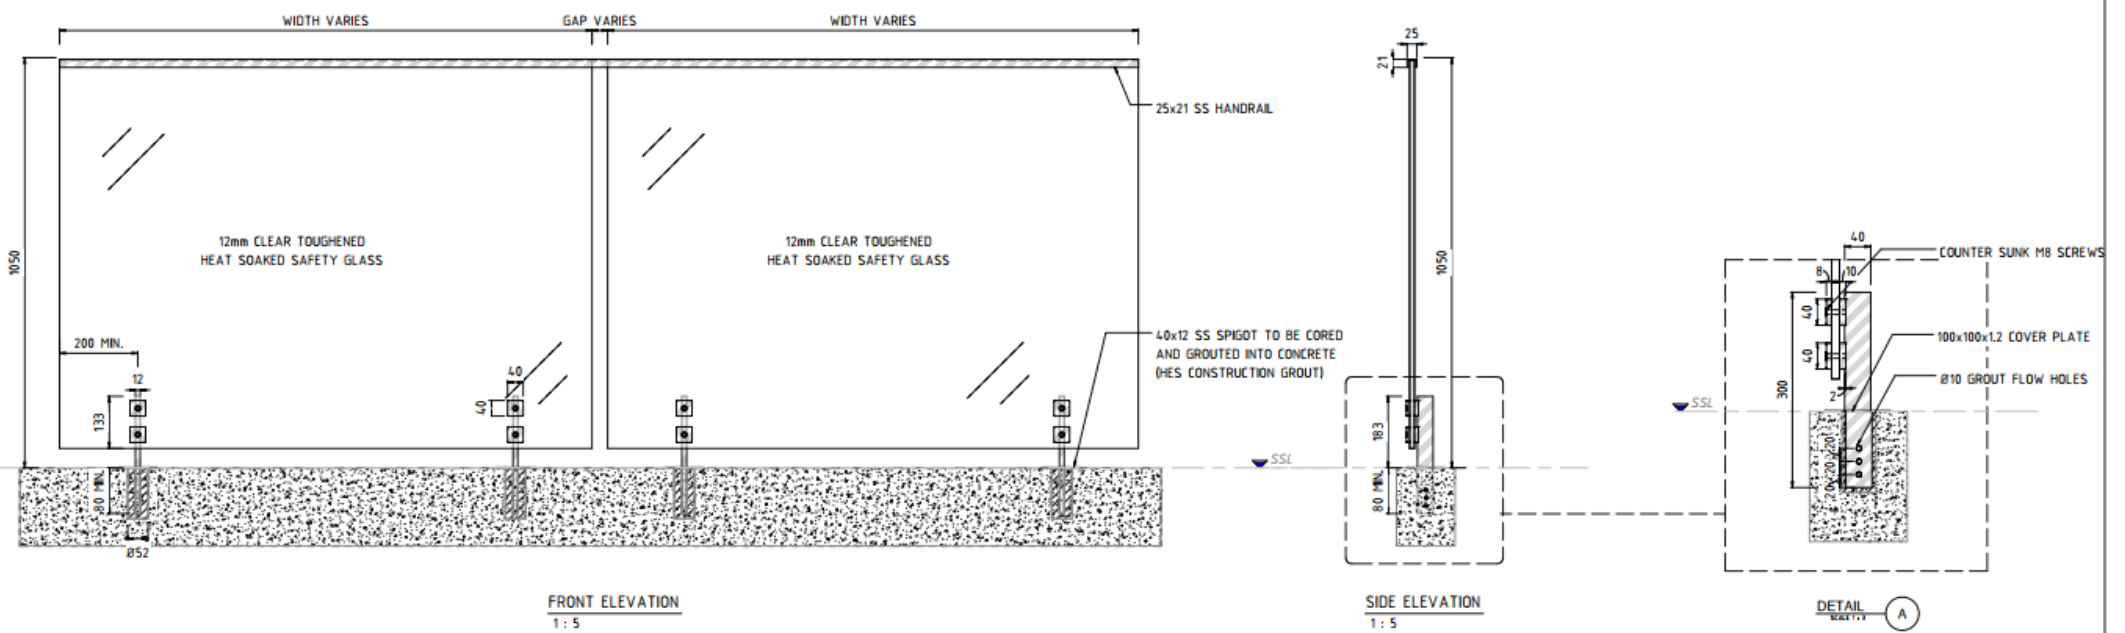

Complete Single System

Engineered to any design requirements: Concealed fixings and compact stirrups create a subtle yet strong design.

Customise to suit your project

Handrail type and finish, Spigot design, System width and Glass type.

Sleek Features

Frameless balustrade: 12mm glass, front flushline glazing, flatbar stirrups and concealed fixings.

Exceptional Safety Rating

Cyclone rated: Engineered to Terrain 2, wind region D and Exceeds Australian Building standards and BCA requirements.