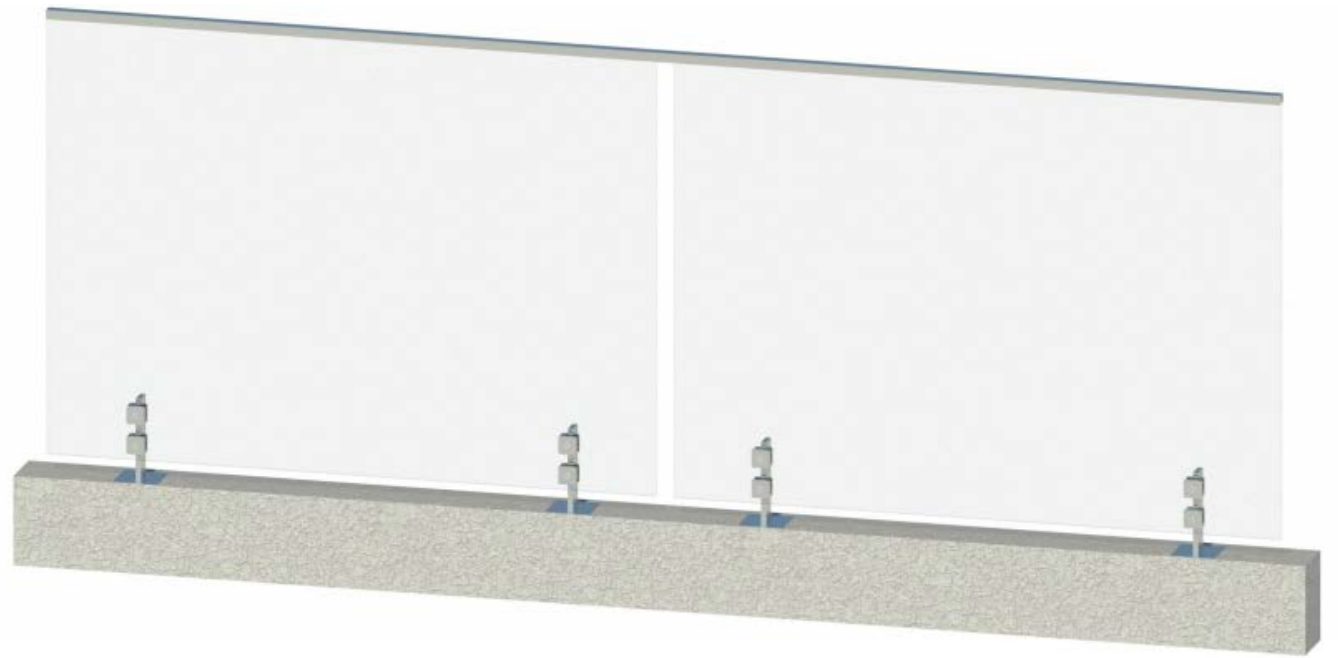

KOHL®

THE CITY

Frameless balustrade from the OCEANIC series.

diversity with style

THE CITY

Have the best of both worlds with a secure design combined with the highest quality materials and finish.

The City personifies all that is luxury with fixings that create minimal obstruction and maximum views.

Complete Single System

Engineered to any design requirements: Concealed fixings and compact stirrups create a subtle yet strong design.

Customise to suit your project

Handrail type and finish, Spigot design, System width and Glass type.

Sleek Features

Frameless balustrade: 12mm glass, front flushline glazing, flatbar stirrups and concealed fixings.

Exceptional Safety Rating

Cyclone rated: Engineered to Terrain 2, wind region D and Exceeds Australian Building standards and BCA requirements.

Offset Rounded Stainless Steel

The OCEANIC Series

The City

The City personifies all that is luxury with fixings that create minimal obstruction and maximum views.

The City XL

The City XL flaunts its high class presence with tall profile fixings that are engineered to perfection while withstanding demanding loads.