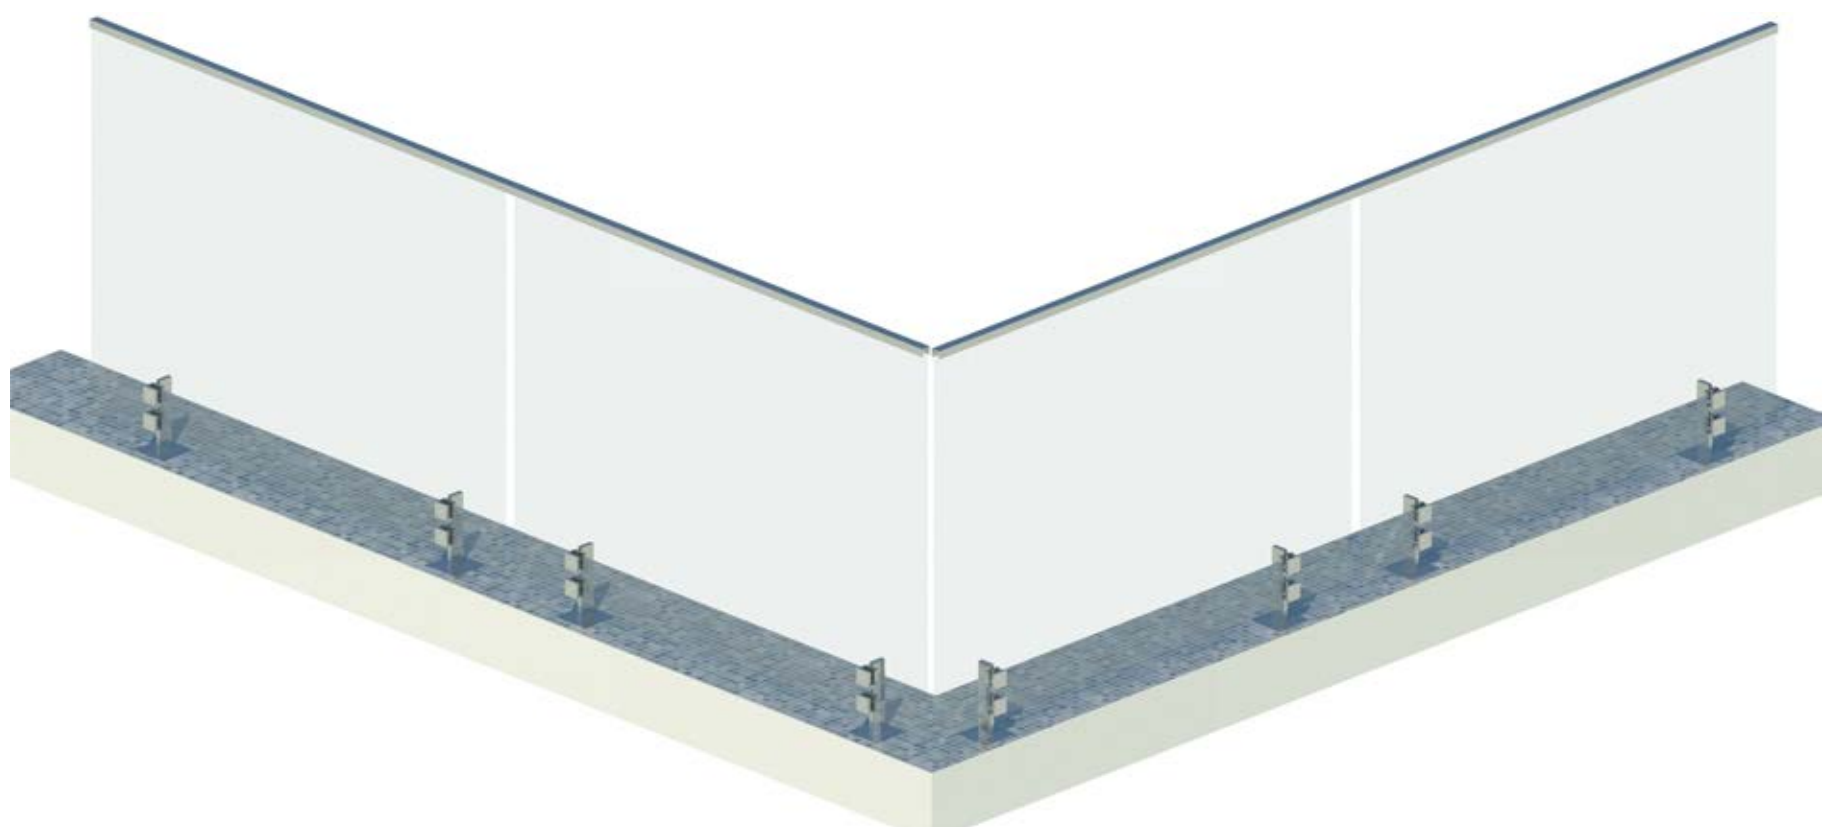

KOHL®

THE CITY

Frameless balustrade from the OCEANIC series.

diversity with style

THE CITY

Have the best of both worlds with a secure design combined with the highest quality materials and finish.

The City personifies all that is luxury with fixings that create minimal obstruction and maximum views.

Complete Single System

Engineered to any design requirements: Concealed fixings and compact stirrups create a subtle yet strong design.

Customise to suit your project

Handrail type and finish, Spigot design, System width and Glass type.

Sleek Features

Frameless balustrade: 12mm glass, front flushline glazing, flatbar stirrups and concealed fixings.

Exceptional Safety Rating

Cyclone rated: Engineered to Terrain 2, wind region D and Exceeds Australian Building standards and BCA requirements.

Offset Rounded Stainless Steel

The OCEANIC Series

The City

The City personifies all that is luxury with fixings that create minimal obstruction and maximum views.

The City XL

The City XL flaunts its high class presence with tall profile fixings that are engineered to perfection while withstanding demanding loads.