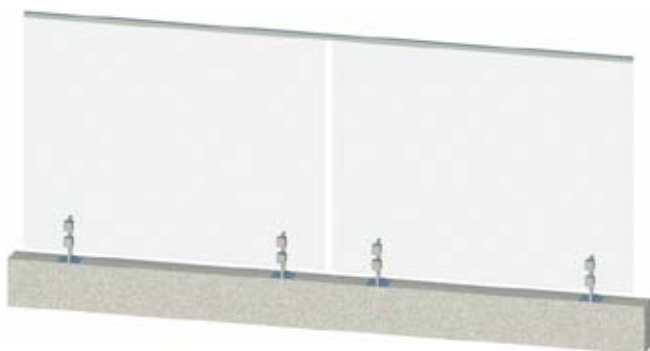

Complete Single System

Engineered to any design requirements: Concealed fixings and compact stirrups create a subtle yet strong design.

Customise to suit your project

Handrail type and finish, Spigot design, System width and Glass type.

Sleek Features

Frameless balustrade: 12mm glass, front flushline glazing, flatbar stirrups and concealed fixings.

Exceptional Safety Rating

Cyclone rated: Engineered to Terrain 2, wind region D and Exceeds Australian Building standards and BCA requirements.

Customise: Handrail type.

Choose from our timeless and sleek range or ask for a tailored design for your unique project.

Top Mounted Squared Stainless Steel

Offset Stainless Steel Flatbar

Top Mounted Rounded Stainless Steel

Offset Rounded Stainless Steel

The OCEANIC Series

The City

The City personifies all that is luxury with fixings that create minimal obstruction and maximum views.

The City XL

The City XL flaunts its high class presence with tall profile fixings that are engineered to perfection while withstanding demanding loads.