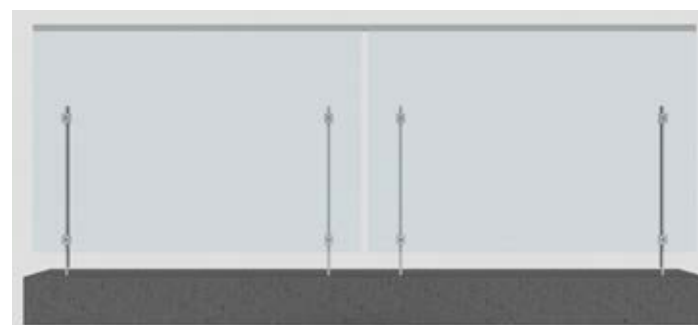

Complete Single System

Engineered to any design requirements: Concealed fixings and compact stirrups create a subtle yet strong design.

Customise to suit your project

Handrail type and finish, Spigot design, System width and Glass type.

Sleek Features

Frameless balustrade: 12mm glass, front flushline glazing, flatbar stirrups and concealed fixings.

Exceptional Safety Rating

Cyclone rated: Engineered to Terrain 2, wind region D and Exceeds Australian Building standards and BCA requirements.

Customise: Handrail type.

Choose from our timeless and sleek range or ask for a tailored design for your unique project.

Top Mounted Squared Stainless Steel

Offset Stainless Steel Flatbar

Top Mounted Rounded Stainless Steel

Offset Rounded Stainless Steel

The OCEANIC Series

The City

The City personifies all that is luxury with fixings that create minimal obstruction and maximum views.

The City XL

The City XL flaunts its high class presence with tall profile fixings that are engineered to perfection while withstanding demanding loads.