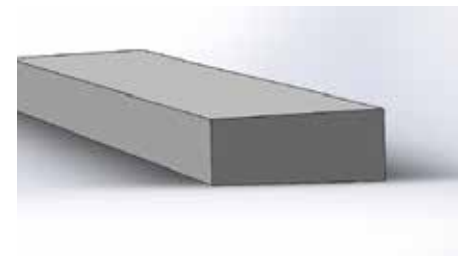

KOHL®

THE METRO

Fully Framed balustrade from the ATLANTIC series.

diversity with style

Complete Single System

Engineered to any design requirements: Concealed fixings and slimline footplate creates a subtle yet strong aluminium design.

Customise to suit your project

Handrail type, frame powder coated or anodized aluminium finish, system width and glass type.

Sleek Features

Fully frameless balustrade: Tailored 6mm clear toughened glass, secured edges and elegant handrail.

Elliptical Aluminium

"Cottier" Slanted Profile

Squared Aluminium

The Atlantic Series

The Metro

The Metro is modular and versatile, while possessing a the combination of classic appeal and affordability.

The Breeze

The Breeze is a timeless slatted profile at the forefront of inconspicuous safety.

Privacy

Private "Obscure" glass in the classic, customisable frame to provide a different solution for lifestyle design.