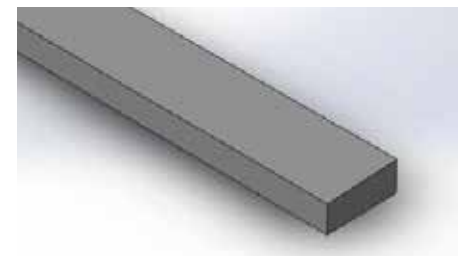

KOHL®

THE METRO

Fully Framed balustrade from the ATLANTIC series.

diversity with style

Complete Single System

Engineered to any design requirements: Concealed fixings and slimline footplate creates a subtle yet strong aluminium design.

Customise to suit your project

Handrail type, frame powder coated or anodized aluminium finish, system width and glass type.

Sleek Features

Fully frameless balustrade: Tailored 6mm clear toughened glass, secured edges and elegant handrail.

Elliptical Aluminium

"Cottier" Slanted Profile

Squared Aluminium

The Atlantic Series

The Metro

The Metro is modular and versatile, while possessing a the combination of classic appeal and affordability.

The Breeze

The Breeze is a timeless slatted profile at the forefront of inconspicuous safety.

Privacy

Private "Obscure" glass in the classic, customisable frame to provide a different solution for lifestyle design.