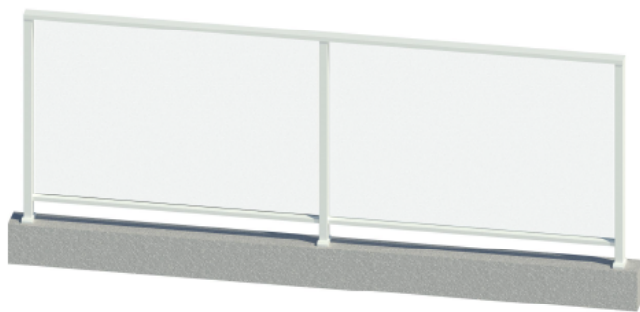

KOHL®

THE METRO

Fully Framed balustrade from the ATLANTIC series.

diversity with style

Complete Single System

Engineered to any design requirements: Concealed fixings and slimline footplate creates a subtle yet strong aluminium design.

Customise to suit your project

Handrail type, frame powder coated or anodized aluminium finish, system width and glass type.

Sleek Features

Fully frameless balustrade: Tailored 6mm clear toughened glass, secured edges and elegant handrail.

Elliptical Aluminium

"Cottier" Slanted Profile

Squared Aluminium

The Atlantic Series

The Metro

The Metro is modular and versatile, while possessing a the combination of classic appeal and affordability.

The Breeze

The Breeze is a timeless slatted profile at the forefront of inconspicuous safety.

Privacy

Private "Obscure" glass in the classic, customisable frame to provide a different solution for lifestyle design.