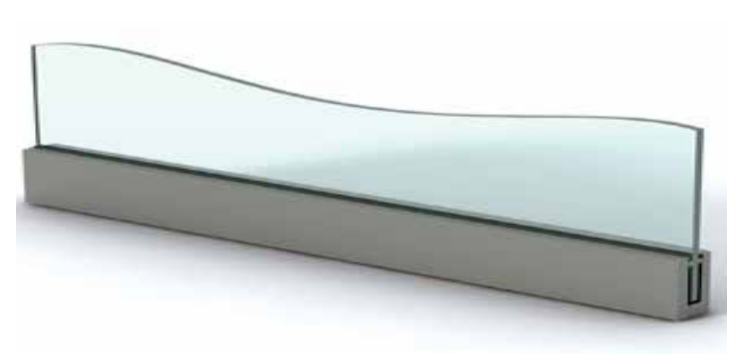

The Andaman

The Andaman is a fully frameless balustrade supported at its base by a discreet aluminium or concrete structural channel.