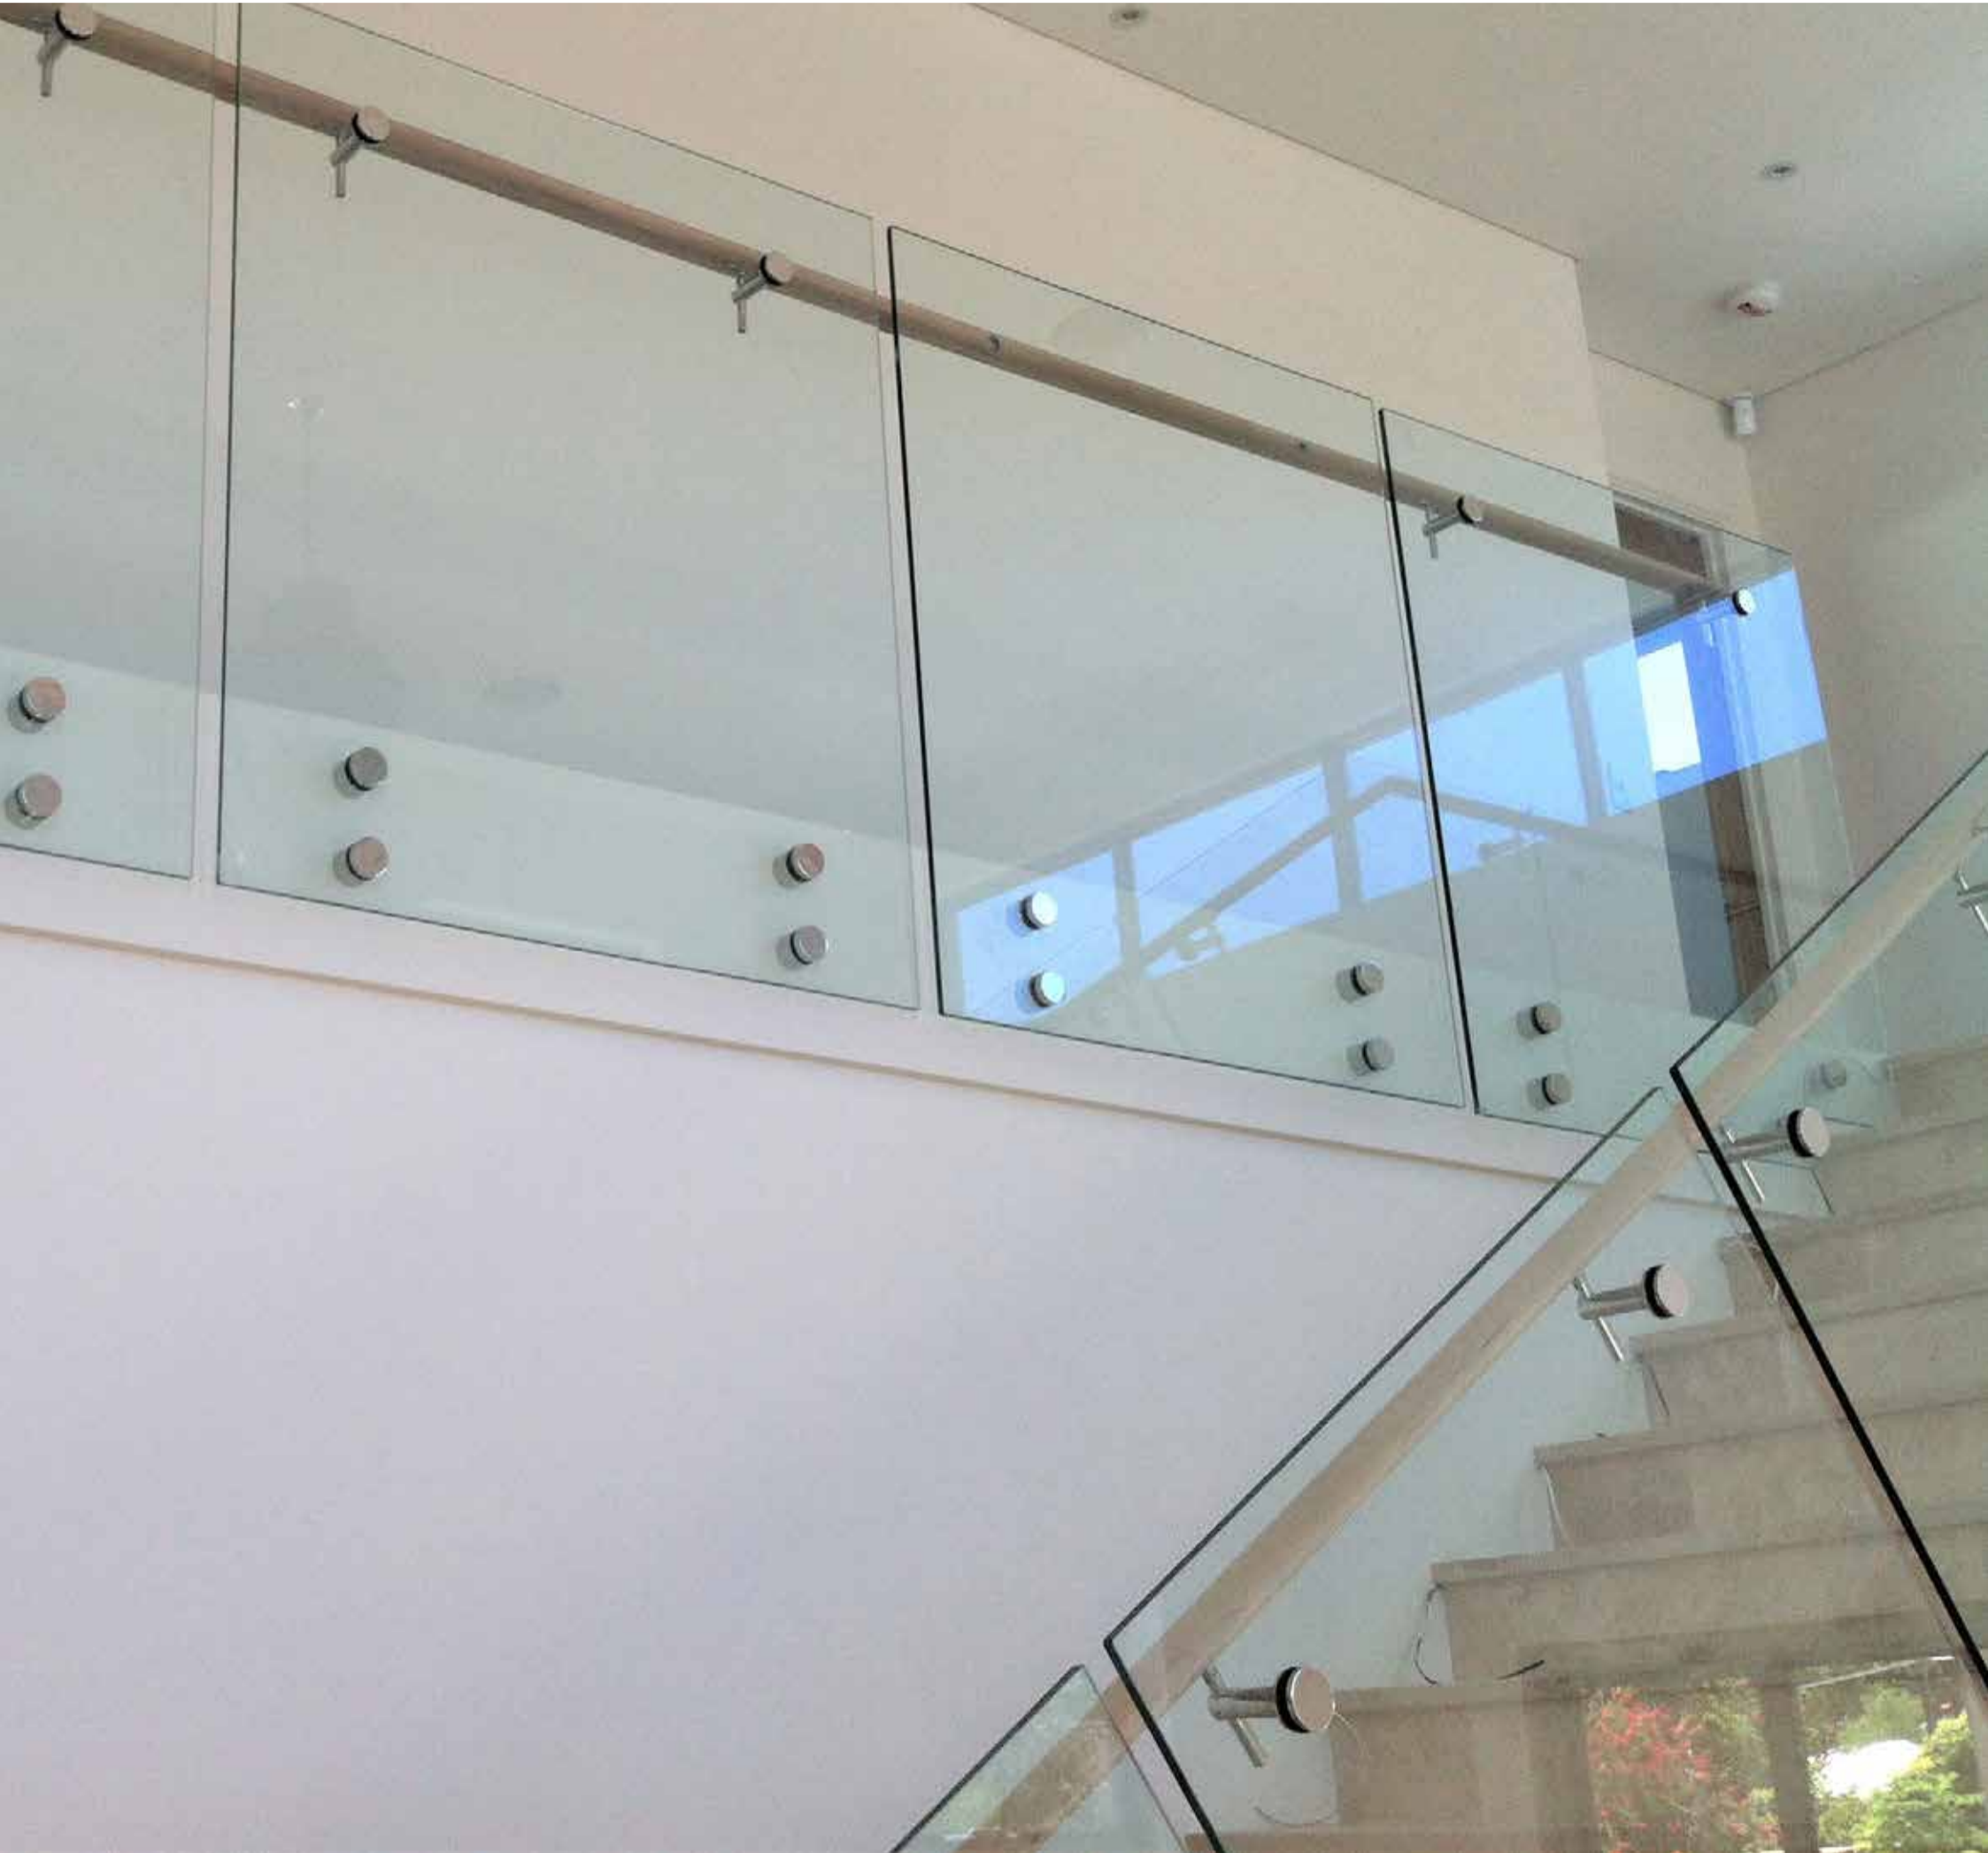

## THE PACIFIC

Face Mounted Frameless balustrade.

diversity with style

# THE PACIFIC

Create an impression of true liberation with this contemporary style balustrade. The system extends beyond any void with no need for handrails or other support.

**The Pacific** has face mounted standoffs that provides a completely frameless design, ideal for both interior and exterior residential or commercial application.

## Sleek Features

Frameless balustrade: 12mm glass, face mount, extended overhang and exposed top edge.