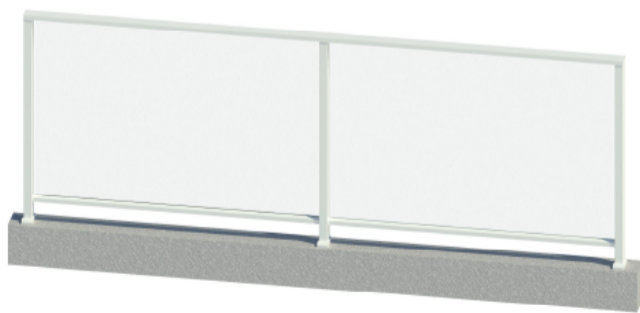

KOHL®

PRIVACY

Fully Framed balustrade from the ATLANTIC series.

diversity with style

PRIVACY SCREEN

Protect your privacy with Semi opaque "Obscure Glass" supported by a subtle frame that will provide a comforting boundary without unnecessary confinement.

Customise to suit your project

Handrail type, frame powder coated or anodized aluminium finish and system width.

Sleek Features

Fully framed balustrade: 6mm of Obscure Etched glass, subtle glazing channel and concealed fixings.

Elliptical Aluminium

"Cottier" Slanted Profile

Squared Aluminium

The Atlantic Series

The Metro

The Metro is modular and versatile, while possessing the combination of classic appeal and affordability.

The Breeze

The Breeze is a timeless slatted profile at the forefront of inconspicuous safety.

Privacy

Private "Obscure" glass in the classic, customisable frame to provide a different solution for lifestyle design.