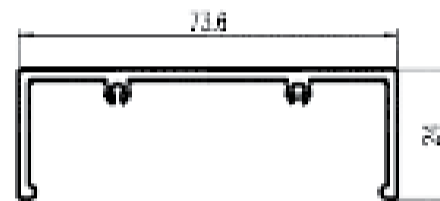

Squared Aluminium