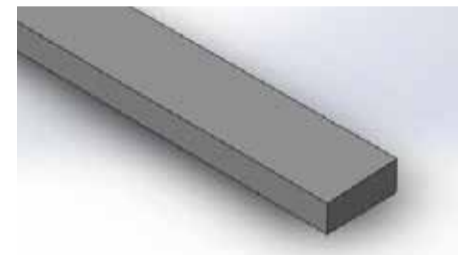

Customise to suit your project

Handrail type, frame powder coated or anodized aluminium finish and system width.

Sleek Features

Fully framed balustrade: 6mm of Obscure Etched glass, subtle glazing channel and concealed fixings.

Elliptical Aluminium

"Cottier" Slanted Profile

Squared Aluminium

The Atlantic Series

The Metro

The Metro is modular and versatile, while possessing the combination of classic appeal and affordability.

The Breeze

The Breeze is a timeless slatted profile at the forefront of inconspicuous safety.

Privacy

Private "Obscure" glass in the classic, customisable frame to provide a different solution for lifestyle design.