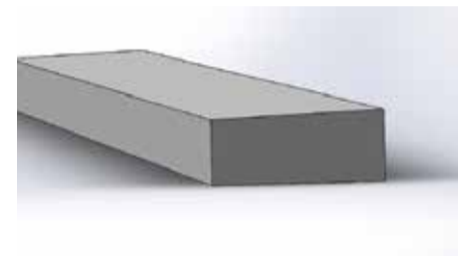

Customise to suit your project

Handrail type, frame powder coated or anodized aluminium finish and system width.

Sleek Features

Fully framed balustrade: 6mm of Obscure Etched glass, subtle glazing channel and concealed fixings.

Elliptical Aluminium

"Cottier" Slanted Profile

Squared Aluminium

The Atlantic Series

The Metro

The Metro is modular and versatile, while possessing the combination of classic appeal and affordability.

The Breeze

The Breeze is a timeless slatted profile at the forefront of inconspicuous safety.

Privacy

Private "Obscure" glass in the classic, customisable frame to provide a different solution for lifestyle design.