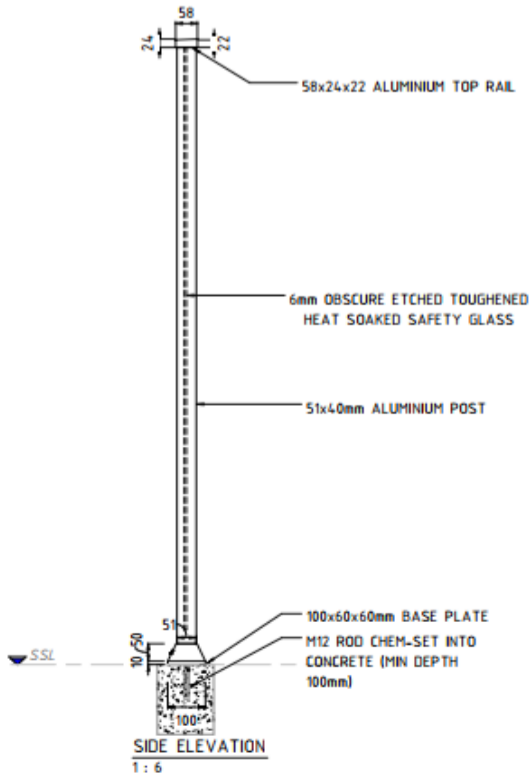

PRIVACY SCREEN

Protect your privacy with Semi opaque "Obscure Glass" supported by a subtle frame that will provide a comforting boundary without unnecessary confinement.

Privacy has a the classic, customisable frame to provide a different solution for all lifestyle needs.