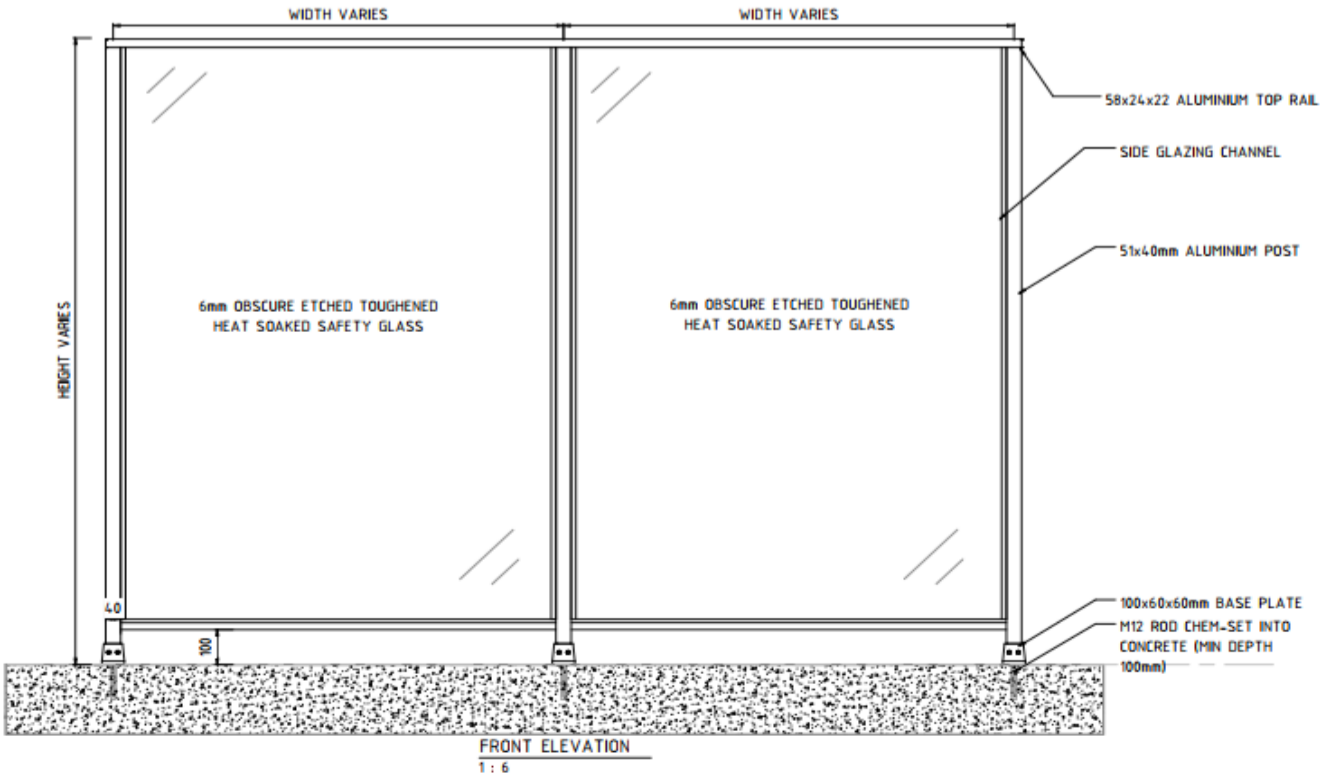

PRIVACY SCREEN

Protect your privacy with Semi opaque "Obscure Glass" supported by a subtle frame that will provide a comforting boundary without unnecessary confinement.

Privacy has a the classic, customisable frame to provide a different solution for all lifestyle needs.