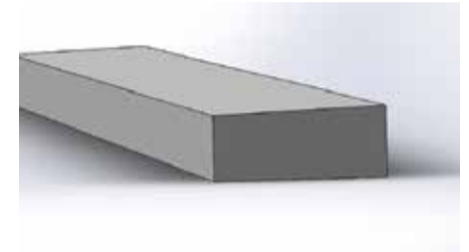

Customise to suit your project

Handrail type, frame powder coated or anodized aluminium finish, system width and glass type.

Sleek Features

Semi frameless balustrade: Tailored 10mm clear toughened glass, exposed top and bottom edge, styled handrail and flushline glazing.

Elliptical Aluminium

"Cottier" Slanted Profile

Squared Aluminium

The Mediterranean Series

The Terrace

The Terrace offers a blend of structure and weightlessness with its timeless, crafted frame.

The Beach

The beach is defined by an offset handrail for uncompromised views with a minimalist flair.