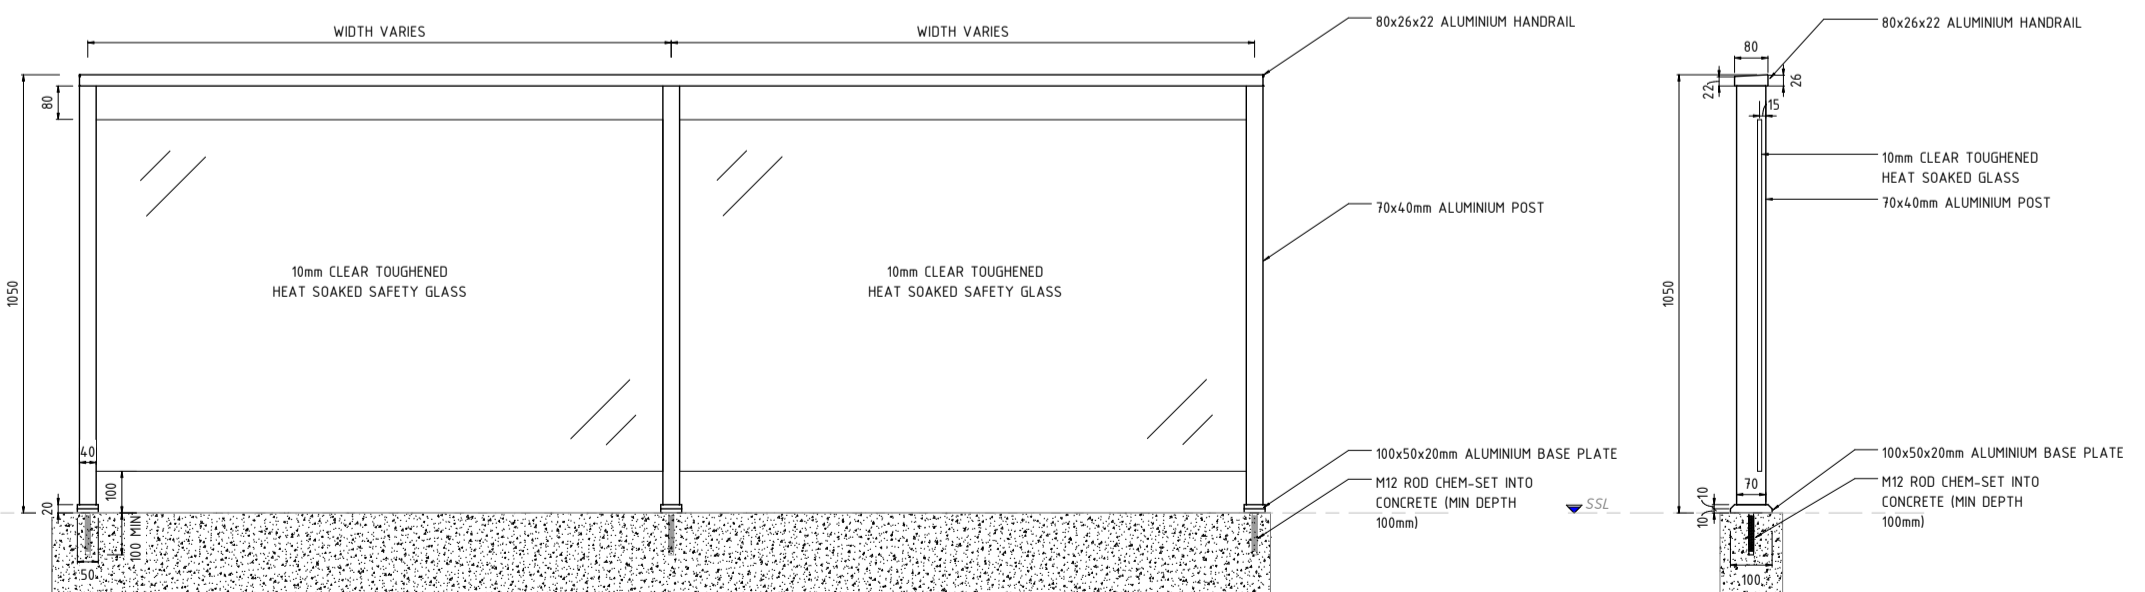

KOHL®

THE TERRACE

Semi Frameless balustrade from the MEDITERRANEAN series.

diversity with style

THE TERRACE

Highlight your view with this semi frameless design that will create the perfect finish for all modern terrace living.

The Terrace offers a blend of structure and weightlessness with its timeless, crafted frame.

Complete Single System

Engineered to any design requirements: Concealed fixings and slimline footplate creates a subtle yet strong aluminium design.

Customise to suit your project

Handrail type, frame powder coated or anodized aluminium finish, system width and glass type.

Sleek Features

Semi frameless balustrade: Tailored 10mm clear toughened glass, exposed top and bottom edge, styled handrail and flushline glazing.

Elliptical Aluminium

"Cottier" Slanted Profile

Squared Aluminium

The Mediterranean Series

The Terrace

The Terrace offers a blend of structure and weightlessness with its timeless, crafted frame.

The Beach

The beach is defined by an offset handrail for uncompromised views with a minimalist flair.