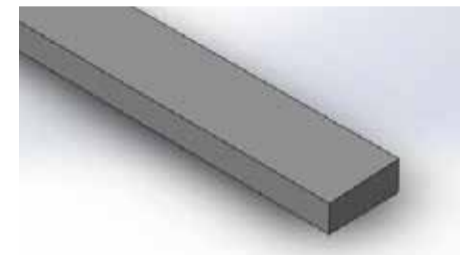

Customise to suit your project

Handrail type, frame powder coated or anodized aluminium finish, system width and glass type.

Sleek Features

Semi frameless balustrade: Tailored 10mm clear toughened glass, exposed top and bottom edge, styled handrail and flushline glazing.

Elliptical Aluminium

"Cottier" Slanted Profile

Squared Aluminium

The Mediterranean Series

The Terrace

The Terrace offers a blend of structure and weightlessness with its timeless, crafted frame.

The Beach

The beach is defined by an offset handrail for uncompromised views with a minimalist flair.