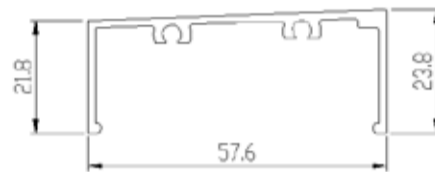

Elliptical Aluminium

"Cottier" Slanted Profile

Squared Aluminium

The Mediterranean Series

The Terrace

The Terrace offers a blend of structure and weightlessness with its timeless, crafted frame.

The Beach

The beach is defined by an offset handrail for uncompromised views with a minimalist flair.