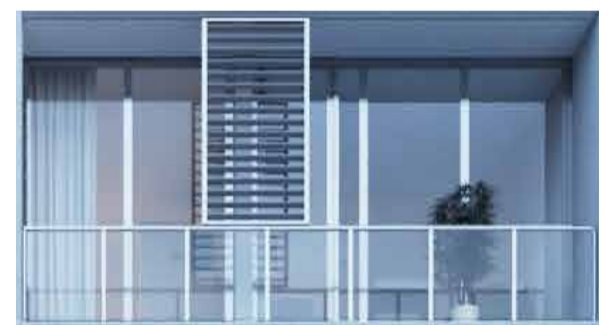

KOHL®

THE TERRACE

Semi Frameless balustrade from the MEDITERRANEAN series.

diversity with style

THE TERRACE

Highlight your view with this semi frameless design that will create the perfect finish for all modern terrace living.

Customise to suit your project

Handrail type, frame powder coated or anodized aluminium finish, system width and glass type.

Sleek Features

Semi frameless balustrade: Tailored 10mm clear toughened glass, exposed top and bottom edge, styled handrail and flushline glazing.

Elliptical Aluminium

"Cottier" Slanted Profile

Squared Aluminium

The Mediterranean Series

The Terrace

The Terrace offers a blend of structure and weightlessness with its timeless, crafted frame.

The Beach

The beach is defined by an offset handrail for uncompromised views with a minimalist flair.

Integrated Louvre

An Integrated Louvre System enables cutting edge space saving design while providing elegant UV protection.

Kohl is an Australian owned and operated company. Servicing the commercial high rise and domestic market, specialising in custom made designs.