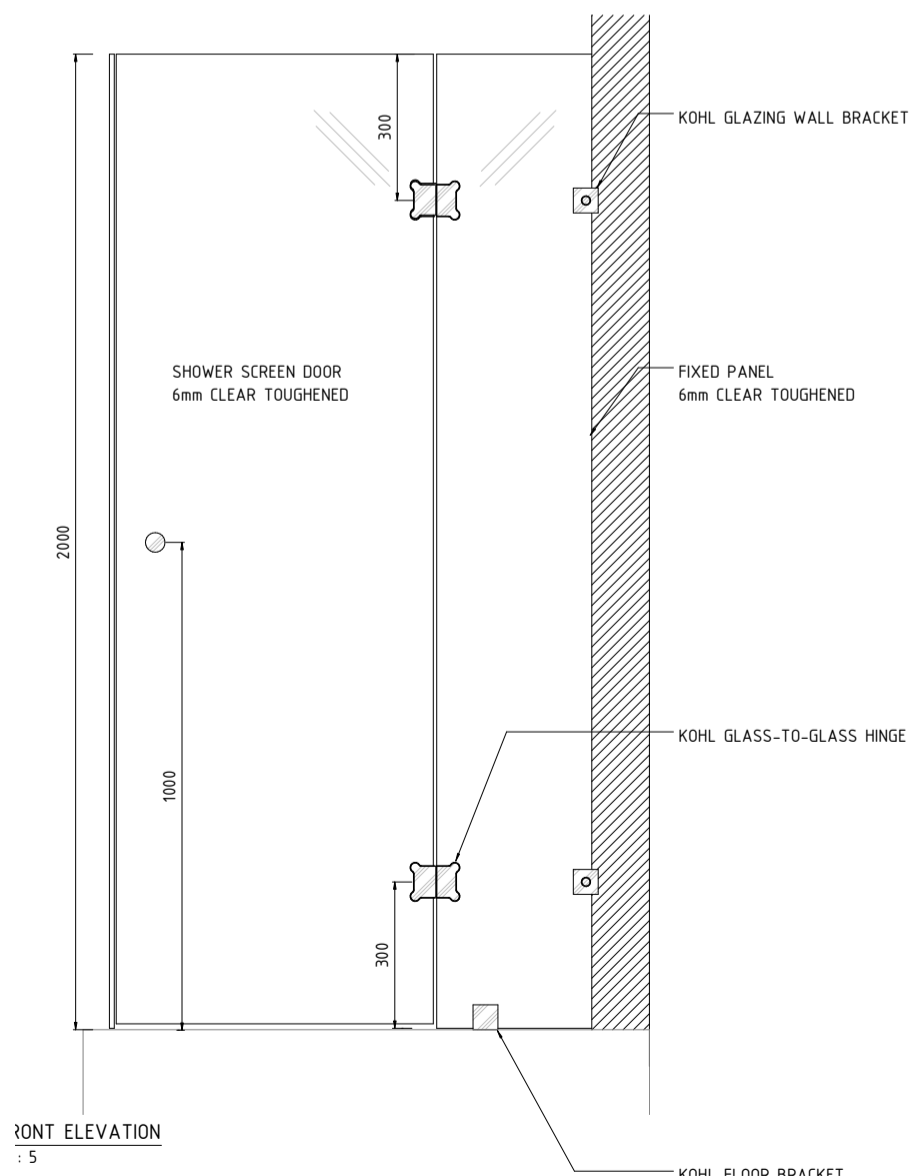

# FRAMELESS

A shower screen that combines effortlessly with its surroundings and will suit any bathroom aesthetic with its modern design and inconspicuous fixings.

The **Frameless Shower Screen** design will create your dream bathroom with its seamless glass to glass fixing and modern hinge system.