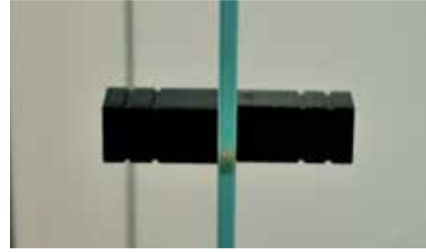

## Sleek Features

Frameless glass shower screen with glass to glass stainless steel hinges and seamless handle.

## Customise: Handle and fixing Type

Choose from our timeless and sleek range or ask for a tailored design for your unique project.

Even Square Profile.

Stainless, Uneven Rounded.

Available in Black or Stainless finishes.